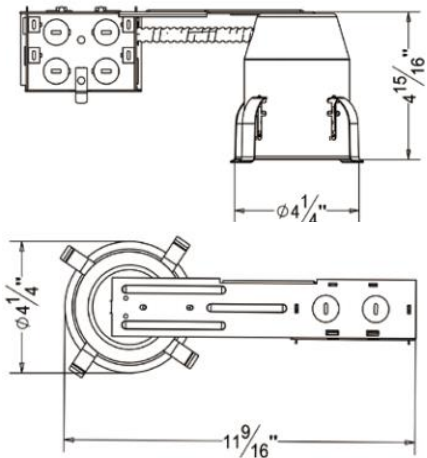

Order Matrix

A	B	C	D

Item No.:A35-R

A	Series
A35-R	3.5"/Remodel Non-IC Housing

B	Input Voltage
	120V
277	277V

C	Wattage
L3	LED 3W
L5	LED 5W

D	Color Temperature
35K	3500K
50K	5000K
60K	6000K

Liteharbor Lighting Technology Co., Ltd.
New Industry Area Hecun Danzao Town
Nanhai Foshan City Guangdong China

TEL: +86-757-8180 8675
FAX: +86-757-8180 8685
E-mail: info@liteharbor.com

Website: www.liteharbor.com
Specifications subject to change w/o notice
Revision: Jan. 2015

RECESSED DOWNLIGHT