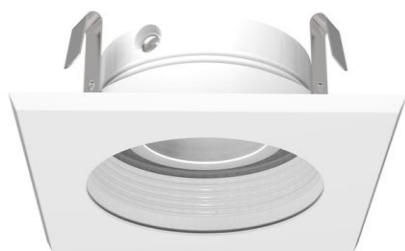

BS35001/3.5 inch Square Baffle Trim

Lamp: MR16 LED GU5.3 8W Max.
GU10 LED GU10 8W Max.
PAR16 LED E26 8W Max.