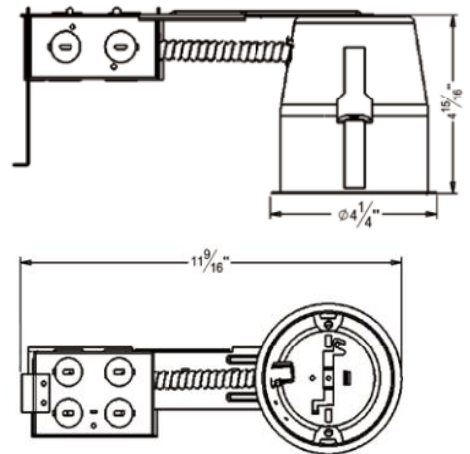

AL35-RJ
3.5 inch Remodel Recessed Housing

Catalog #		Prepared by	LiteHarbor
Project		Date	
Notes			

3.5 inch Remodel Recessed Housing

Housing

- 1) Die-formed aluminum for maximum heat dissipation and rust protection
- 2) Designed for remodel installations
- 3) Housing can be installed in 1/2" to 1-3/8" thick ceilings.
- 4) Housing is Noc-IC rated must be kept at least 3" away from insulation

Junction Box

- 1) ETL listed for through branch wiring
- 2) 2 in-2 out or 4 in-4 out J-box for your better choices
- 3) Designed for straight through conduit runs
- 4) 1/2" and 3/4" romex wiring knockouts