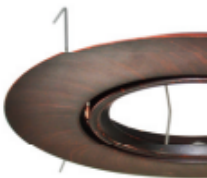

B5003
5" Eyeball Trim
Lamp: R30/PAR30 LED E26 18W Max.

B5003L
5" Large Eyeball Trim
Lamp: R30/PAR30 LED E26 18W Max.

B5007
5" Gimbal Ring Trim
Lamp: R30/PAR30 LED E26 18W Max.

B5011
5" Cone Baffle Trim
Lamp: A19 LED E26 12W Max.