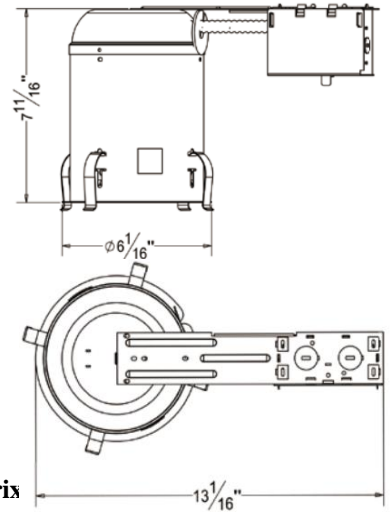

A5-RIA
5 inch Remodel IC Airtight Recessed Housing

Catalog #		Prepared by	LiteHarbor
Project		Date	
Notes			

5 inch Remodel IC Airtight Recessed Housing

Housing

- 1) Die-formed aluminum for maximum heat dissipation and rust protection
- 2) Designed for Remodel installation
- 3) Housing can be installed in 1/2" to 1-3/8" thick ceilings.

Junction Box

- 1) ETL listed for through branch wiring
- 2) 4 in-4 out J-box
- 3) Designed for straight through conduit runs
- 4) 1/2" and 3/4" romex wiring knockouts

Lamp

See trim for max. wattage and lamp
 CRI>80%
 PF>0.9
 Color Temperature:2700K-6500K

Listing

ETL listed for damp location W/Feed through

Order Matrix

A B C D E

Item No.:A5-RIA				
------------------------	--	--	--	--

A	Series
A5-RIA	5"/ Remodel IC Airtight Housing

B	Input Voltage
	120V
277	277V