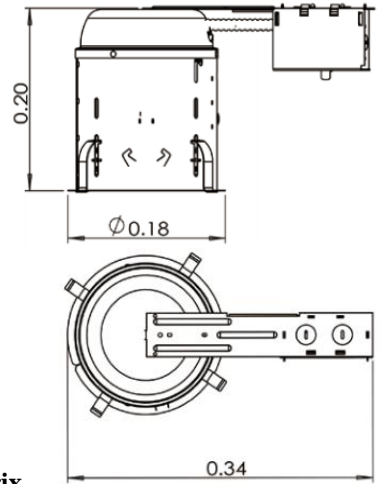

A6-R
6 inch Remodel Non-IC Recessed Housing

Catalog #		Prepared by		LiteHarbor
Project		Date		
Notes				

6 inch Remodel Non-IC Recessed Housing

Housing

- 1) Die-formed aluminum for maximum heat dissipation and rust protection
- 2) Designed for Remodel installation
- 3) Housing can be installed in 1/2" to 1-3/8" thick ceilings.
- 4) Housing is Non-IC rated must be kept at least 3" away from insulation

Junction Box

- 1) ETL listed for through branch wiring
- 2) 4 in-4 out J-box
- 3) Designed for straight through conduit runs
- 4) 1/2" and 3/4" romex wiring knockouts

Lamp

See trim for max. wattage and lamp
CRI>80%
PF>0.9
Color Temperature:2700K-6500K

Listing

ETL listed for damp location W/Feed through

Order Matrix

A B C D E

Item No.:A6-R				
----------------------	--	--	--	--

A	Series
A6-R	6"/ Remodel NON-IC Housing

B	Input Voltage
	120V
277	277V

C	Lamp
P30	PAR30
P38	PAR38
R30	R30
R40	R40
A19	A19