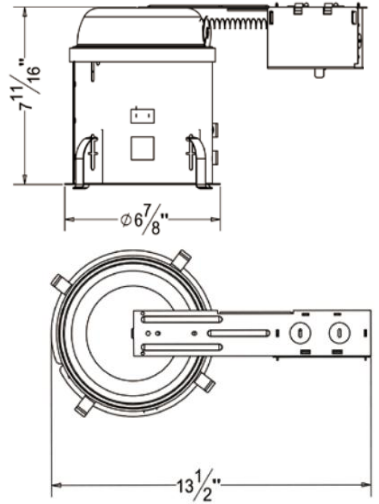

A6-RIA
6 inch Remodel IC Airtight Recessed Housing

Catalog #		Prepared by		LiteHarbor
Project		Date		
Notes				

6 inch Remodel IC Airtight Recessed Housing

Housing

- 1) Die-formed aluminum for maximum heat dissipation and rust protection
- 2) Designed for Remodel installation
- 3) Housing can be installed in 1/2" to 1-3/8" thick ceilings.

Junction Box

- 1) ETL listed for through branch wiring
- 2) 2 in-2 out or 4 in-4 out J-box for your better choices
- 3) Designed for straight through conduit runs
- 4) 1/2" and 3/4" romex wiring knockouts