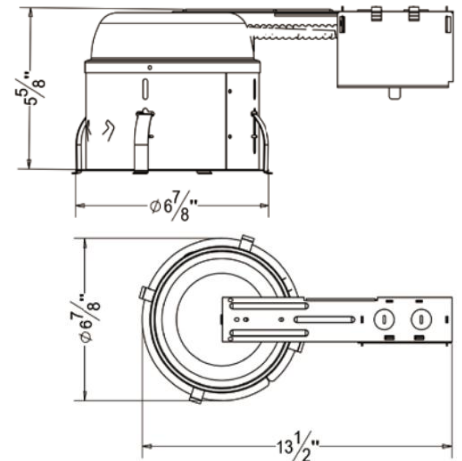

A6-SR
6 inch Remodel Non-IC Shallow Recessed Housing

Catalog #		Prepared by		LiteHarbor
Project		Date		
Notes				

6 inch Remodel Non-IC Shallow Recessed Housing

Housing

- 1) Die-formed aluminum for maximum heat dissipation and rust protection
- 2) Designed for Remodel installation
- 3) Housing can be installed in 1/2" to 1-3/8" thick ceilings.
- 4) Housing is Non-IC rated must be kept at least 3" away from insulation