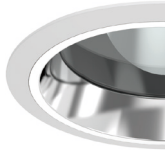

RC602

6 inch Vertical Reflector with
Regressed Lens
Self Flanged/White Ring