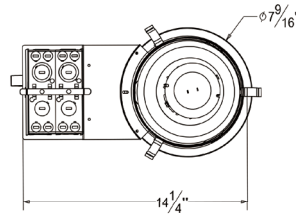

6" Architectural Vertical Remodel Housing

ORDER MATRIX | Example: A6R-VA

A	B	C	D	E
A	Series			
A6R-VA	6" Architectural Vertical Remodel Housing			
B	Input Voltage			
	120V			
277	277V			
U	120-277V			
C	Lamp			
P30	PAR30			
P38	PAR38			
A19	A19			
A21	A21			
D	Wattage			
L18	18W			
L24	24W			
L12	12W			
L17	17W			
E	Color Temperature			
28K	2800K			
35K	3500K			
50K	5000K			
65K	6500K			

Mounting

- Constructed from 16-gauge steel, die-formed construction for max heat dissipation and rust protection
- Precision tooled springs secure trim to mounting frame for effortless and tool-less installation
- Fully assembled for ease of installation
- Non-IC housing require a minimum clearance of 3" around from thermal insulation and 1/2" from combustible material from above the fixture