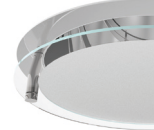

RC166

6 inch Vertical Reflector with
Drop Glass
Self Flanged