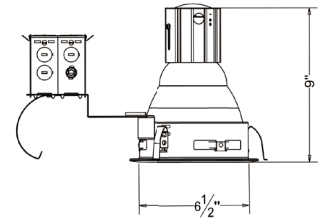

6" Architectural Vertical Remodel Housing

ORDER MATRIX | Example: A6R-VA

A	B	C	D	E
A	Series			
A6R-VA	6" Architectural Vertical Remodel Housing			
B	Input Voltage			
	120V			
277	277V			
U	120-277V			
C	Lamp			
P30	PAR30			
P38	PAR38			
A19	A19			
A21	A21			
D	Wattage			
L18	18W			
L24	24W			
L12	12W			
L17	17W			
E	Color Temperature			
28K	2800K			
35K	3500K			
50K	5000K			
65K	6500K			

Mounting

- Constructed from 16-gauge steel, die-formed construction for max heat dissipation and rust protection
- Precision tooled springs secure trim to mounting frame for effortless and tool-less installation
- Fully assembled for ease of installation
- Non-IC housing require a minimum clearance of 3" around from thermal insulation and 1/2" from combustible material from above the fixture

Junction Box

- Pre-wired junction box provided with 1/2" and 3/4" knockouts, romex knockouts with pry-out slots and strain clamps
- Provided with removable access plates
- All leads are #18AWG wire, the ground wire connected to the bottom and quick connectors are supplied on all leads
- Through branch circuit wiring (4 in, 4 out)

Socket Cup

- Adjusts vertically for optimum light performance
- Die-cast fin construction for heat dissipation
- Unitized optics guarantees proper trim to housing installation
- Tool-less installation adjustability from either outside the housing or inside the housing

Reflector

- High quality reflector with 1.2mm thickness available
- Optional painted white flange is available

Thermal Protector

- Meet ETL requirements
- Standard thermal protection device guards against improper installation, over lamping and misuse of insulation material
- External thermal device located on the junction box wrap

Socket

- E26 medium base

Lamp

- LED PAR30 18W max.
- LED PAR38 24W max.
- LED A19 12W max.
- LED A21 17W max.
- CRI>80%
- PF>0.9
- Color Temperature: 2800K-6500K

Listing

- ETL listed for damp location W/Feed through