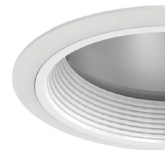

Socket Cup

- Adjusts vertically for optimum light performance
- Die-cast fin construction for heat dissipation
- Unitized optics guarantees proper trim to housing installation
- Tool-less installation adjustability from either outside the housing or inside the housing

Socket

- E26 medium base

Lamp

- LED PAR30 18W max.
- LED PAR38 24W max.
- LED A19 12W max.
- LED A21 17W max.
- CRI>80%
- PF>0.9
- Color Temperature: 2800K-6500K

Listing

- ETL listed for damp location W/Feed through

RV6002

6 inch Vertical Reflector
Self Flanged/White Ring

RC602

6 inch Vertical Reflector with
Regressed Lens
Self Flanged/White Ring

RC603

6 inch Vertical Baffle with
Regressed Lens
Self Flanged/White Ring