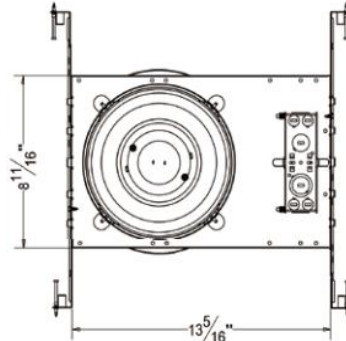

8" New Construction Vertical Commercial Housing

Catalog #		Prepared by	LiteHarbor
Project		Date	
Notes			

8" New Construction Vertical Commercial Housing

Mounting

- 1) Constructed from 16-gauge steel
- 2) Fram includes bar hangers with nails for wood joist
- 3) Installed spring steel friction clips
- 4) Adjustable 14"-25" for precise placement
- 5) Bar hangers include T-bar notch for T-grid ceiling installations
- 6) Fully assembled for ease of installation
- 7) Must be kept at least 3" away from insulation