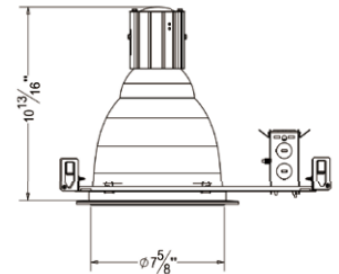

8" New Construction Vertical Commercial Housing

Catalog #		Prepared by	LiteHarbor
Project		Date	
Notes			

8" New Construction Vertical Commercial Housing

Mounting

- 1) Constructed from 16-gauge steel
- 2) Fram includes bar hangers with nails for wood joist
- 3) Installed spring steel friction clips
- 4) Adjustable 14"-25" for precise placement
- 5) Bar hangers include T-bar notch for T-grid ceiling installations
- 6) Fully assembled for ease of installation
- 7) Must be kept at least 3" away from insulation