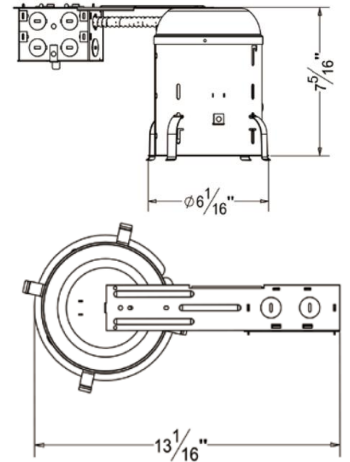

AF5-R
5 inch Compact Fluorescent Remodel
Non-IC Recessed Housing

Catalog #		Prepared by	LiteHarbor
Project		Date	
Notes			

5 inch Compact Fluorescent Remodel Non-IC Recessed Housing

Housing

1) Die-formed aluminum for maximum heat dissipation and rust protection
2) Designed for Remodel installation
3) Housing can be installed in 1/2" to 1-3/8" thick ceilings.
4) Housing is Non-IC rated must be kept at least 3" away from insulation

Junction Box

1) ETL listed for through branch wiring
2) 4 in-4 out J-box
3) Designed for straight through conduit runs
4) 1/2" and 3/4" romex wiring knockouts

Ballast

1) Thermally protected
2) Electronic ballast provides full light output and rated lamp life
3) Flicker free and noise free operation and starting
4) End of lamp life protection is standard
5) Attached to junction box cover so it may be serviced from below the ceiling no tools required

Order Matrix

A   B   C   D

Item No.:AF5-R

A	Series
AF5-R	5"/ Compact Fluorescent Remodel NON-IC Housing

B	Input Voltage
	120V
277	277V

C	Wattage
F13	CFL 13W
F18	CFL 18W
F26	CFL 26W

RECESSED DOWNLIGHT

Liteharbor Lighting Technology Co., Ltd.
New Industry Area Hecun Danzao Town
Nanhai Foshan City Guangdong China

TEL: +86-757-8180 8675
FAX: +86-757-8180 8685
E-mail: info@liteharbor.com

Website: www.liteharbor.com
Specifications subject to change w/o notice
Revision: Jan. 2015