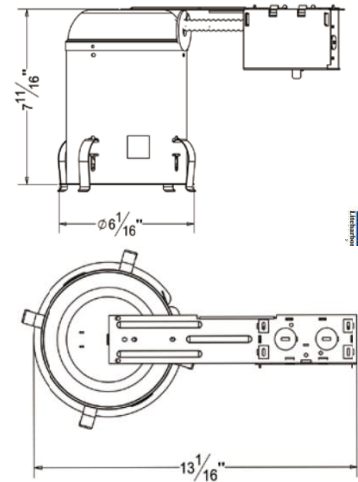

AF5-RIA
5 inch Compact Fluorescent Remodel
IC Airtight Recessed Housing

Catalog #		Prepared by	LiteHarbor
Project		Date	
Notes			

5 inch Compact Fluorescent Remodel IC Airtight Recessed Housing

Housing

1) Die-formed aluminum for maximum heat dissipation and rust protection
2) Designed for Remodel installation
3) Housing can be installed in 1/2" to 1-3/8" thick ceilings.

Junction Box

1) ETL listed for through branch wiring
2) 4 in-4 out J-box
3) Designed for straight through conduit runs
4) 1/2" and 3/4" romex wiring knockouts

Ballast

1) Thermally protected
2) Electronic ballast provides full light output and rated lamp life
3) Flicker free and noise free operation and starting
4) End of lamp life protection is standard
5) Attached to junction box cover so it may be serviced from below the ceiling no tools required

Order Matrix

A   B   C   D

Item No.:AF5-RIA			

	A Series
AF5-RIA	5"/ Compact Fluorescent Remodel IC Airtight Housing

	B Input Voltage
	120V
277	277V

	C Wattage
F13	CFL 13W
F18	CFL 18W

RECESSED DOWNLIGHT

Liteharbor Lighting Technology Co., Ltd.
New Industry Area Hecun Danzao Town
Nanhai Foshan City Guangdong China

TEL: +86-757-8180 8675
FAX: +86-757-8180 8685
E-mail: info@liteharbor.com

Website: www.liteharbor.com
Specifications subject to change w/o notice
Revision: Jan. 2015