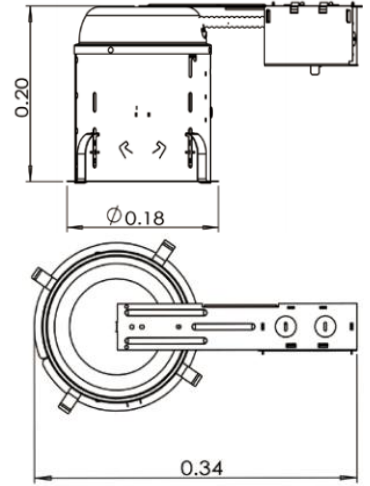

6 inch Compact Fluorescent Remodel Non-IC Recessed Housing

Order Matrix

A B C D

| |
|------------------------|
| Item No.: AF6-R |
|------------------------|

| | |
|----------|---|
| A | Series |
| AF6-R | 6"/ Compact Fluorescent Remodel NON-IC Housing |