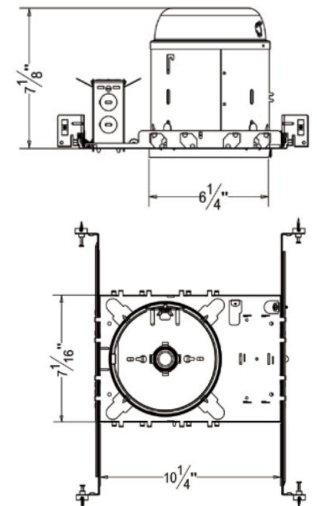

**AF6**  
**6 inch Compact Fluorescent New Construction Non-IC Recessed Housing**

<b>Catalog #</b>		<b>Prepared by</b>		<b>LiteHarbor</b>
<b>Project</b>		<b>Date</b>		
<b>Notes</b>				

**6 inch Compact Fluorescent New Construction Non-IC Recessed Housing**

**Hanger Bar**

- 1) Allow housing to be positioned and locked at any point within a 24" joist span.
- 2) Can be shortened for 12" joists
- 3) Can be positioned on long or short axis of the housing
- 4) Contain integral nail
- 5) Hanger fit onto T-bar spline for quick alignment

**Junction Box**

- 1) ETL listed for through branch wiring
- 2) 4 in-4 out J-box
- 3) Designed for straight through conduit runs
- 4) 1/2" and 3/4" romex wiring knockouts

**Order Matrix**

**A      B      C      D**