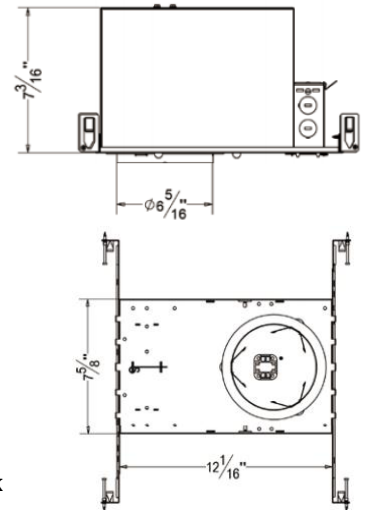

**AF6D-IA**  
**6 inch Compact Fluorescent New Construction IC Airtight Recessed Housing**

<b>Catalog #</b>		<b>Prepared by</b>		<b>LiteHarbor</b>
<b>Project</b>		<b>Date</b>		
<b>Notes</b>				

**6 inch Compact Fluorescent New Construction IC Airtight Recessed Housing**

**Housing**

- 1) Die-formed aluminum for maximum heat dissipation and rust protection
- 2) Designed for New Construction installation
- 3) Housing can be installed in 1/2" to 1-3/8" thick ceilings.

**Hanger Bar**

- 1) Allow housing to be positioned and locked at any point within a 24" joist span.
- 2) Can be shortened for 12" joists
- 3) Can be positioned on long or short axis of the housing
- 4) Contain integral nail
- 5) Hanger fit onto T-bar spline for quick alignment