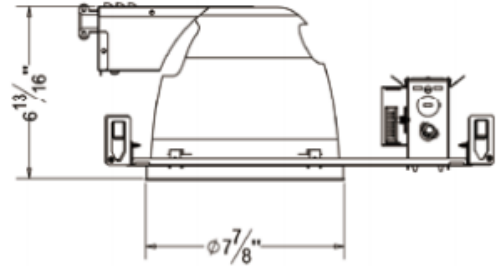

8 inch Horizontal Fluorescent Commercial Housing

Catalog #		Prepared by	LiteHarbor
Project		Date	
Notes			

8 inch Horizontal Fluorescent Commercial Housing

Mounting

- 1) Constructed from 16-gauge steel
- 2) Frame includes bar hangers with nails for wood joist
- 3) Installed spring steel friction clips
- 4) Adjustable 14"-25" for precise placement
- 5) Bar hangers include T-bar notch for T-grid ceiling installations
- 6) Fully assembled for ease of installation
- 7) Must be kept at least 3" away from insulation