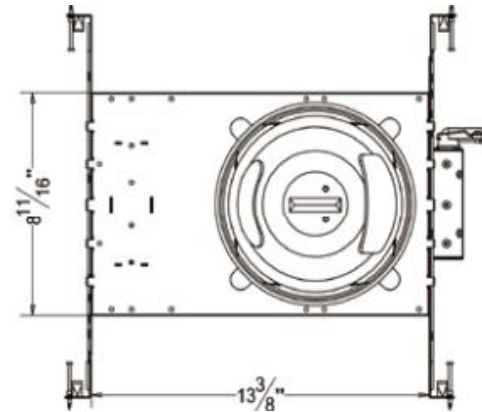

8 inch Horizontal Fluorescent Commercial Housing

Catalog #		Prepared by	LiteHarbor
Project		Date	
Notes			

8 inch Horizontal Fluorescent Commercial Housing

Mounting

- 1) Constructed from 16-gauge steel
- 2) Frame includes bar hangers with nails for wood joist
- 3) Installed spring steel friction clips
- 4) Adjustable 14"-25" for precise placement
- 5) Bar hangers include T-bar notch for T-grid ceiling installations
- 6) Fully assembled for ease of installation
- 7) Must be kept at least 3" away from insulation

Junction Box

- 1) Pre-wired junction box provided with 1/2" and 3/4" knockouts
- 2) Provided with removable access plates
- 3) Knockouts equipped with pry out slots
- 4) All leads are #18AWG wire, the ground wire connected to the bottom and quick connectors are supplied on all leads
- 5) Through branch circuit wiring (4 in, 4 out)