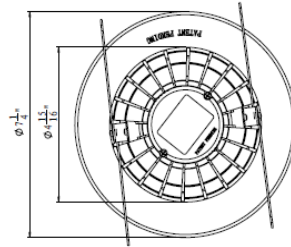

BL6-001 6 Inch Baffle LED Retrofit

Catalog #		Prepared by	LiteHarbor
Project		Date	
Notes			

ORDER MATRIX | Example:BL6-001

<u>A</u>	<u>B</u>	<u>C</u>	<u>D</u>	<u>E</u>	<u>F</u>
A	Series				
BL6-001	6" LED Downlight Retrofit				
B	Input Voltage				
	120V				
277	277V				
U	120-277V				
C	Dimmable				
	Non-Dimmable				
DM	Dimmable				
D	LED Available				
Cree	Cree				
Citizen	Citizen				
Epistar	Epistar				
Seoul	Seoul				
Osram	Osram				

Description

All-in-one LED baffle retrofit trim designed to use with Liteharbor 5 inch recessed residential downlight. Provide 50000 hours of life at 70% lumen maintenance. No lead or mercury. Trim shipped with a medium base socket adapter whip.

LED Light Engine

Cree true white® technology available
CRI>80%
Color temperature: 2700K-5000K
Rated for 50000 hours at 70% lumen output

Driver

Dedicated 120 volt driver
Power factor >0.9
Dimmable to 10% with most brand dimmers
Rated for 50 to 60Hz at 120V/277V input
Produces less than 20% THD

Wattage

Input Power: 16W (+/-5%)
Lumens: 1100LM/1250LM

LED RETROFIT

Liteharbor Lighting Technology Co., Ltd.

New Industry Area Hecun Danzao Town
Nanhai Foshan City Guangdong China

TEL: +86-757-8180 8675

FAX: +86-757-8180 8685

E-mail: info@liteharbor.com

Website: www.liteharbor.com

Specifications subject to change w/o notice

Revision: Jan. 2015