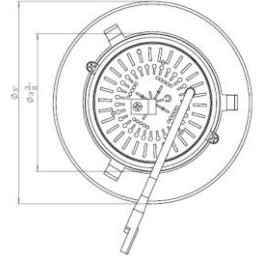

BL4-001-1 LED Retrofit

Catalog #		Prepared by	LiteHarbor
Project		Date	
Notes			

ORDER MATRIX | Example:BL4-001-1

<u>A</u>	<u>B</u>	<u>C</u>	<u>D</u>	<u>E</u>	<u>F</u>
A	Series				
BL4-001-1	4" LED Downlight Module				
B	Input Voltage				
	120V				
277	277V				
U	120-277V				
C	Dimmable				
	Non-Dimmable				
DM	Dimmable				
D	LED Available				
Cree	Cree				
Citizen	Citizen				
Epistar	Epistar				
Seoul	Seoul				
Osram	Osram				

Description

All-in-one LED retrofit trim designed to use with Liteharbor 4 inch recessed residential downlight. Provide 50000 hours of life at 70% lumen maintenance. No lead or mercury. Trim shipped with a medium base socket adapter whip.

LED Light Engine

Source LED 9W
Cree true white® technology available
Color temperature: 2700K-6500K
Rated for 50000 hours at 70% lumen output

CRI	80%	90%
Luminous flux	720lm	620lm
Light effect	80lm/w	68lm/w

Driver

Dedicated 120 volt driver
Power factor >0.98
Dimmable to 10% with most brand dimmers
Rated for 50 to 60Hz at 120V/277V input
Produces less than 20% THD

LED RETROFIT

Liteharbor Lighting Technology Co., Ltd.
New Industry Area Hecun Danzao Town
Nanhai Foshan City Guangdong China

TEL: +86-757-8180 8675
FAX: +86-757-8180 8685
E-mail: info@liteharbor.com

Website: www.liteharbor.com
Specifications subject to change w/o notice
Revision: Jan. 2015