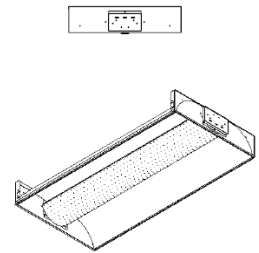

High-Performance LED Architectural Recessed Luminaire

Catalog #		Prepared by	LiteHarbor
Project		Date	
Notes			

Features

The 2x4 Architectural Basket Series delivers up to 6400 lumens while achieving 100 lumens per watt.

Direct/Indirect distribution of soft light creates superior brightness control and balanced light for today's commercial buildings.

Available in wide range of color temperatures with 0-10V dimming.

No harmful ultraviolet or infrared wavelengths.

Contains no lead or mercury.

Housing

Cold rolled steel or electro galvanized substrate. Highly reflective white finish on phosphate-free, multi-staged pretreated metal

Air Return has slots above basket.

Air Handling has slots along the sides.

Mounting

Light weight and easy to install in any standard T-Bar or screw slot grids. 9/16" Screw Slot option allows fixture trim to hang level with architectural ceiling tiles. Drywall frame available for plaster/drywall ceilings, see accessories. Ideal for new construction and remodel applications.

Order Matrix | Example: DGL-RF240-30K-WP-64-DM

<u>A</u>	<u>B</u>	<u>C</u>	<u>D</u>	<u>E</u>	<u>F</u>
	A	Series			
DGL-RF240	Architectural Recessed Luminaire				
	B	Input Voltage			
	120V				
277	277V				
	U	120-277V			
347	347V				
	C	Color Temperature			
30K	3000K				
40K	4000K				
50K	5000K				
60K	6000K				
	D	Basket Style			
WP	White Perforated				
OD	Opal Diffuser				

Architectural Recessed Luminaire

Liteharbor Lighting Technology Co., Ltd.

New Industry Area Hecun Danzao Town
Nanhai Foshan City Guangdong China

TEL: +86-757-8180 8675

FAX: +86-757-8180 8685

E-mail: info@liteharbor.com

Website: www.liteharbor.com

Specifications subject to change w/o notice

Revision: Jan. 2015