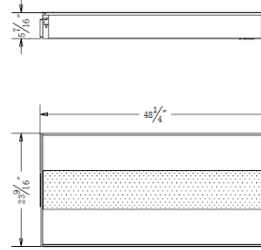

Features

The 2x4 Architectural Basket Series delivers up to 6400 lumens while achieving 100 lumens per watt.

Direct/Indirect distribution of soft light creates superior brightness control and balanced light for today's commercial buildings.