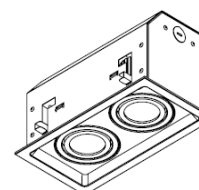

MULTIPLE DOWNLIGHT

Liteharbor Lighting Technology Co., Ltd.

New Industry Area Hecun Danzao Town
Nanhai Foshan City Guangdong China

TEL: +86-757-8180 8675

FAX: +86-757-8180 8685

E-mail: info@liteharbor.com

Website: www.liteharbor.com

Specifications subject to change w/o notice

Revision: Jan. 2015