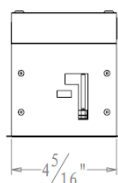

2-Light
G4012-E-R-COB