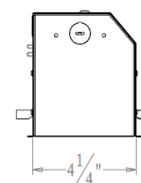

2-Light
G4012-E-R-COB