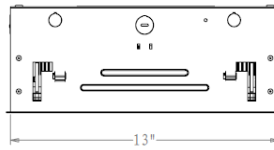

Trim or Trimless Residential Mini Multiple Downlight

Catalog #		Prepared by	LiteHarbor
Project		Date	
Notes			

ORDER MATRIX | Example: G4013-E-R-COB

A   B   C   D

A	Series
G4011-E-R-COB	1-Lamp
G4012-E-R-COB	2-Lamp
G4013-E-R-COB	3-Lamp
G4014-E-R-COB	4-Lamp

B	Input Voltage
U	85-265V AC

C	Available Chips
Cree	Cree
Citizen	Citizen
Epistar	Epistar
Seoul	Seoul
Osram	Osram

Description

Mini LED Multiple Spots for remodeling and new construction applications for residential and commercial environments. The Multiple Spots are marketed as complete units including the housing and trim. Available as one, two and three-light configurations, each spot is individually adjustable and provides a 30-degree visual cutoff for glare control.

Features

- Individually adjustable luminaries
- Complete unit includes housing & trim
- All housings are Non-IC rated
- 30 °vertical tilt, 360 °horizontal rotation

Construction

Die-cast aluminum heat sink painted white. Trim and housing are constructed of Gauge Steel.

Mounting

Available in 12.7mm-38.1mm thick ceilings
Fix the lamp by locking screw From below the ceiling
When Installing or removing the fixture, it won't damage the ceilings

MULTIPLE DOWNLIGHT

Liteharbor Lighting Technology Co., Ltd.
New Industry Area Hecun Danzao Town
Nanhai Foshan City Guangdong China

TEL: +86-757-8180 8675
FAX: +86-757-8180 8685
E-mail: info@liteharbor.com

Website: www.liteharbor.com
Specifications subject to change w/o notice
Revision: Jan. 2015