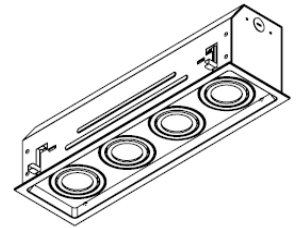

4-Light
G4014-E-R-COB