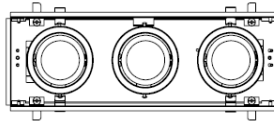

Trim or Trimless Residential Mini Multiple Downlight

Catalog #		Prepared by	LiteHarbor
Project		Date	
Notes			

ORDER MATRIX | Example: G4013-E-R-COB

A   B   C   D

A	Series
G4011-E-R-COB	1-Lamp
G4012-E-R-COB	2-Lamp
G4013-E-R-COB	3-Lamp
G4014-E-R-COB	4-Lamp

B	Input Voltage
U	85-265V AC

C	Available Chips
Cree	Cree
Citizen	Citizen
Epistar	Epistar
Seoul	Seoul
Osram	Osram

Description

Mini LED Multiple Spots for remodeling and new construction applications for residential and commercial environments. The Multiple Spots are marketed as complete units including the housing and trim. Available as one, two and three-light configurations, each spot is individually adjustable and provides a 30-degree visual cutoff for glare control.

Features

- Individually adjustable luminaries
- Complete unit includes housing & trim
- All housings are Non-IC rated
- 30 °vertical tilt, 360 °horizontal rotation

Construction

Die-cast aluminum heat sink painted white. Trim and housing are constructed of Gauge Steel.

Mounting

Available in 12.7mm-38.1mm thick ceilings
Fix the lamp by locking screw From below the ceiling
When Installing or removing the fixture, it won't damage the ceilings

MULTIPLE DOWNLIGHT

Liteharbor Lighting Technology Co., Ltd.
New Industry Area Hecun Danzao Town
Nanhai Foshan City Guangdong China

TEL: +86-757-8180 8675
FAX: +86-757-8180 8685
E-mail: info@liteharbor.com

Website: www.liteharbor.com
Specifications subject to change w/o notice
Revision: Jan. 2015