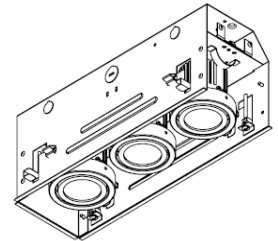

Trim or Trimless Residential Mini Multiple Downlight

Catalog #		Prepared by	LiteHarbor
Project		Date	
Notes			

ORDER MATRIX | Example: G4013-E-R-COB

A   B   C   D

A	Series
G4011-E-R-COB	1-Lamp
G4012-E-R-COB	2-Lamp
G4013-E-R-COB	3-Lamp
G4014-E-R-COB	4-Lamp

B	Input Voltage
U	85-265V AC

C	Available Chips
Cree	Cree
Citizen	Citizen
Epistar	Epistar
Seoul	Seoul
Osram	Osram

Description

Mini LED Multiple Spots for remodeling and new construction applications for residential and commercial environments. The Multiple Spots are marketed as complete units including the housing and trim. Available as one, two and three-light configurations, each spot is individually adjustable and provides a 30-degree visual cutoff for glare control.

Features

- Individually adjustable luminaries
- Complete unit includes housing & trim
- All housings are Non-IC rated
- 30 °vertical tilt, 360 °horizontal rotation

Construction

Die-cast aluminum heat sink painted white. Trim and housing are constructed of Gauge Steel.

Mounting

Available in 12.7mm-38.1mm thick ceilings
Fix the lamp by locking screw From below the ceiling
When Installing or removing the fixture, it won't damage the ceilings

MULTIPLE DOWNLIGHT

Liteharbor Lighting Technology Co., Ltd.
New Industry Area Hecun Danzao Town
Nanhai Foshan City Guangdong China

TEL: +86-757-8180 8675
FAX: +86-757-8180 8685
E-mail: info@liteharbor.com

Website: www.liteharbor.com
Specifications subject to change w/o notice
Revision: Jan. 2015