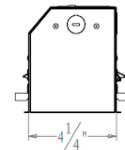

Trim or Trimless Residential Mini Multiple Downlight

Catalog #		Prepared by	LiteHarbor
Project		Date	
Notes			

ORDER MATRIX | Example: G4013-E-R-COB

A   B   C   D

A	Series
G4011-E-R-COB	1-Lamp
G4012-E-R-COB	2-Lamp
G4013-E-R-COB	3-Lamp
G4014-E-R-COB	4-Lamp

B	Input Voltage
U	85-265V AC

C	Available Chips
Cree	Cree
Citizen	Citizen
Epistar	Epistar
Seoul	Seoul
Osram	Osram

Description

Mini LED Multiple Spots for remodeling and new construction applications for residential and commercial environments. The Multiple Spots are marketed as complete units including the housing and trim. Available as one, two and three-light configurations, each spot is individually adjustable and provides a 30-degree visual cutoff for glare control.

Features

- Individually adjustable luminaries
- Complete unit includes housing & trim
- All housings are Non-IC rated
- 30 °vertical tilt, 360 °horizontal rotation

Construction

Die-cast aluminum heat sink painted white. Trim and housing are constructed of Gauge Steel.

Mounting

Available in 12.7mm-38.1mm thick ceilings
Fix the lamp by locking screw From below the ceiling
When Installing or removing the fixture, it won't damage the ceilings

MULTIPLE DOWNLIGHT