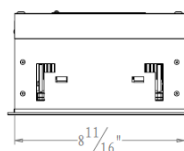

MULTIPLE DOWNLIGHT

Liteharbor Lighting Technology Co., Ltd.

New Industry Area Hecun Danzao Town
Nanhai Foshan City Guangdong China

TEL: +86-757-8180 8675

FAX: +86-757-8180 8685

E-mail: info@liteharbor.com

Website: www.liteharbor.com

Specifications subject to change w/o notice

Revision: Jan. 2015