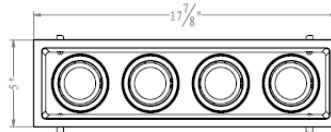

4-Light
G4014-E-R-COB