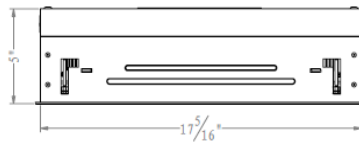

4-Light
G4014-E-R-GU10