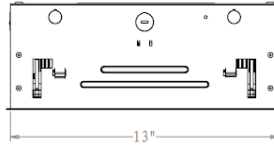

Trim or Trimless Residential Mini Multiple Downlight

Catalog #		Prepared by	LiteHarbor
Project		Date	
Notes			

ORDER MATRIX | Example: G4013-E-R-GU10

A   B   C   D

A	Series
G4011-E-R-GU10	1-Lamp
G4012-E-R-GU10	2-Lamp
G4013-E-R-GU10	3-Lamp
G4014-E-R-GU10	4-Lamp

B	Input Voltage
U	85-265V AC

C	Available Chips
Cree	Cree
Citizen	Citizen
Epistar	Epistar
Seoul	Seoul
Osram	Osram

Description

Mini LED Multiple Spots for remodeling and new construction applications for residential and commercial environments. The Multiple Spots are marketed as complete units including the housing and trim. Available as one, two and three-light configurations, each spot is individually adjustable and provides a 30-degree visual cutoff for glare control.

Features

- Individually adjustable luminaries
- Complete unit includes housing & trim
- All housings are Non-IC rated
- 30 °vertical tilt, 360 °horizontal rotation

Construction

Die-cast aluminum heat sink painted white. Trim and housing are constructed of Gauge Steel.

Mounting

Available in 12.7mm-38.1mm thick ceilings
Fix the lamp by locking screw From below the ceiling
When Installing or removing the fixture, it won't damage the ceilings

MULTIPLE DOWNLIGHT

Liteharbor Lighting Technology Co., Ltd.
New Industry Area Hecun Danzao Town
Nanhai Foshan City Guangdong China

TEL: +86-757-8180 8675
FAX: +86-757-8180 8685
E-mail: info@liteharbor.com

Website: www.liteharbor.com
Specifications subject to change w/o notice
Revision: Jan. 2015