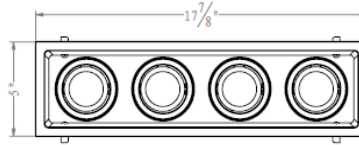

4-Light
G4014-E-R-GU10