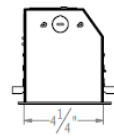

FAX: +86-757-8180 8685

E-mail: info@liteharbor.com

Website: www.liteharbor.com

Specifications subject to change w/o notice

Revision: Jan. 2015

4-Light  
G4014-E-R-GU10

**Option 1**

Universal hollow open flanged design  
Strong welding make a stable structure