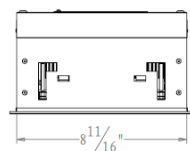

MULTIPLE DOWNLIGHT

Liteharbor Lighting Technology Co., Ltd.

New Industry Area Hecun Danzao Town
Nanhai Foshan City Guangdong China

TEL: +86-757-8180 8675

FAX: +86-757-8180 8685

E-mail: info@liteharbor.com

Website: www.liteharbor.com

Specifications subject to change w/o notice

Revision: Jan. 2015