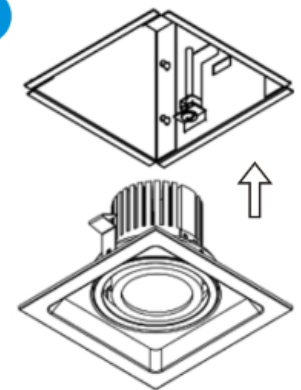

FAX: +86-757-8180 8685

E-mail: info@liteharbor.com

Website: www.liteharbor.com

Specifications subject to change w/o notice

Revision: Jan. 2015

4-Light  
G4014-E-R-GU10

**Option 1**

Universal hollow open flanged design  
Strong welding make a stable structure

**Option 2**

Special closed flanged design without seeing the body inside  
One forming without welding spot make a better effect overall

**A**

**B**

**C**

**INSTALLATION INSTRUCTION**