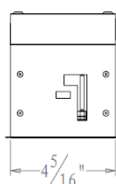

2-Light
G4012-E-R-GU10