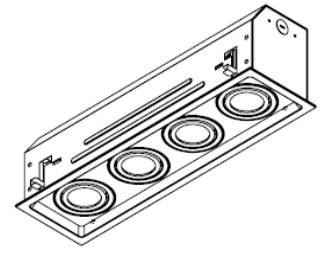

4-Light
G4014-E-R-GU10