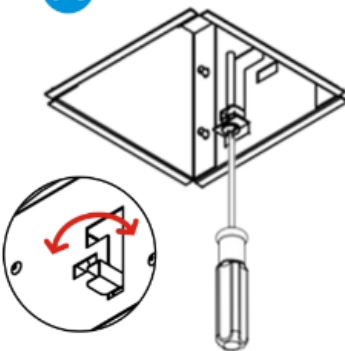

### Mounting

Available in 12.7mm-38.1mm thick ceilings  
 Fix the lamp by locking screw From below the ceiling  
 When Installing or removing the fixture, it won't damage the ceilings

MULTIPLE DOWNLIGHT

FAX: +86-757-8180 8685

E-mail: info@liteharbor.com

Website: www.liteharbor.com

Specifications subject to change w/o notice

Revision: Jan. 2015

4-Light  
G4014-E-R-GU10

**Option 1**

Universal hollow open flanged design  
Strong welding make a stable structure

**Option 2**

Special closed flanged design without seeing the body inside  
One forming without welding spot make a better effect overall

**A**

**B**

**C**

**INSTALLATION INSTRUCTION**