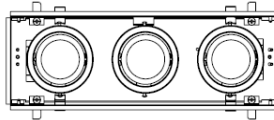

Trim or Trimless Residential Mini Multiple Downlight

Catalog #		Prepared by	LiteHarbor
Project		Date	
Notes			

ORDER MATRIX | Example: G4013-E-R-GU10

A   B   C   D

A	Series
G4011-E-R-GU10	1-Lamp
G4012-E-R-GU10	2-Lamp
G4013-E-R-GU10	3-Lamp
G4014-E-R-GU10	4-Lamp

B	Input Voltage
U	85-265V AC

C	Available Chips
Cree	Cree
Citizen	Citizen
Epistar	Epistar
Seoul	Seoul
Osram	Osram

Description

Mini LED Multiple Spots for remodeling and new construction applications for residential and commercial environments. The Multiple Spots are marketed as complete units including the housing and trim. Available as one, two and three-light configurations, each spot is individually adjustable and provides a 30-degree visual cutoff for glare control.

Features

- Individually adjustable luminaries
- Complete unit includes housing & trim
- All housings are Non-IC rated
- 30 °vertical tilt, 360 °horizontal rotation

Construction

Die-cast aluminum heat sink painted white. Trim and housing are constructed of Gauge Steel.

Mounting

Available in 12.7mm-38.1mm thick ceilings
Fix the lamp by locking screw From below the ceiling
When Installing or removing the fixture, it won't damage the ceilings

MULTIPLE DOWNLIGHT

Liteharbor Lighting Technology Co., Ltd.
New Industry Area Hecun Danzao Town
Nanhai Foshan City Guangdong China

TEL: +86-757-8180 8675
FAX: +86-757-8180 8685
E-mail: info@liteharbor.com

Website: www.liteharbor.com
Specifications subject to change w/o notice
Revision: Jan. 2015