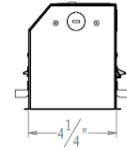

Trim or Trimless Residential Mini Multiple Downlight

Catalog #		Prepared by	LiteHarbor
Project		Date	
Notes			

ORDER MATRIX | Example: G4013-E-R-GU10

A   B   C   D

A	Series
G4011-E-R-GU10	1-Lamp
G4012-E-R-GU10	2-Lamp
G4013-E-R-GU10	3-Lamp
G4014-E-R-GU10	4-Lamp

B	Input Voltage
U	85-265V AC

C	Available Chips
Cree	Cree
Citizen	Citizen
Epistar	Epistar
Seoul	Seoul
Osram	Osram

Description

Mini LED Multiple Spots for remodeling and new construction applications for residential and commercial environments. The Multiple Spots are marketed as complete units including the housing and trim. Available as one, two and three-light configurations, each spot is individually adjustable and provides a 30-degree visual cutoff for glare control.

Features

- Individually adjustable luminaries
- Complete unit includes housing & trim
- All housings are Non-IC rated
- 30 °vertical tilt, 360 °horizontal rotation

Construction

Die-cast aluminum heat sink painted white. Trim and housing are constructed of Gauge Steel.

Mounting

Available in 12.7mm-38.1mm thick ceilings
Fix the lamp by locking screw From below the ceiling
When Installing or removing the fixture, it won't damage the ceilings

MULTIPLE DOWNLIGHT