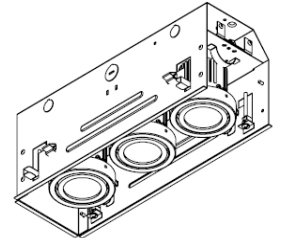

Trim or Trimless Residential Mini Multiple Downlight

Catalog #		Prepared by	LiteHarbor
Project		Date	
Notes			

ORDER MATRIX | Example: G4013-E-R-GU10

A   B   C   D

A	Series
G4011-E-R-GU10	1-Lamp
G4012-E-R-GU10	2-Lamp
G4013-E-R-GU10	3-Lamp
G4014-E-R-GU10	4-Lamp

B	Input Voltage
U	85-265V AC

C	Available Chips
Cree	Cree
Citizen	Citizen
Epistar	Epistar
Seoul	Seoul
Osram	Osram

Description

Mini LED Multiple Spots for remodeling and new construction applications for residential and commercial environments. The Multiple Spots are marketed as complete units including the housing and trim. Available as one, two and three-light configurations, each spot is individually adjustable and provides a 30-degree visual cutoff for glare control.

Features

- Individually adjustable luminaries
- Complete unit includes housing & trim
- All housings are Non-IC rated
- 30 °vertical tilt, 360 °horizontal rotation

Construction

Die-cast aluminum heat sink painted white. Trim and housing are constructed of Gauge Steel.

Mounting

Available in 12.7mm-38.1mm thick ceilings
Fix the lamp by locking screw From below the ceiling
When Installing or removing the fixture, it won't damage the ceilings

MULTIPLE DOWNLIGHT

Liteharbor Lighting Technology Co., Ltd.
New Industry Area Hecun Danzao Town
Nanhai Foshan City Guangdong China

TEL: +86-757-8180 8675
FAX: +86-757-8180 8685
E-mail: info@liteharbor.com

Website: www.liteharbor.com
Specifications subject to change w/o notice
Revision: Jan. 2015