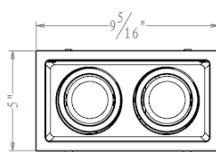

MULTIPLE DOWNLIGHT

Liteharbor Lighting Technology Co., Ltd.

New Industry Area Hecun Danzao Town
Nanhai Foshan City Guangdong China

TEL: +86-757-8180 8675

FAX: +86-757-8180 8685

E-mail: info@liteharbor.com

Website: www.liteharbor.com

Specifications subject to change w/o notice

Revision: Jan. 2015