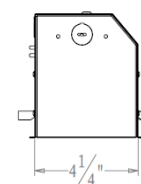

2-Light
G4012-E-R-GU10