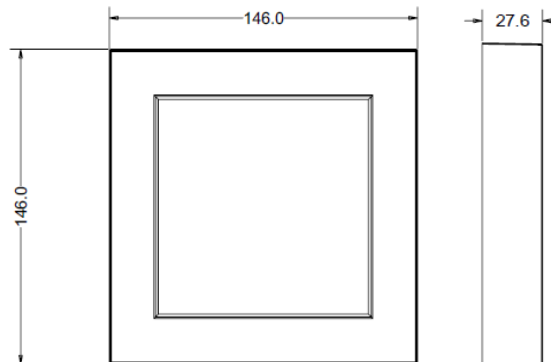

BL4-FM55 & BL4-SFM55 LED 5" Flush Mount

Catalog #		Prepared by	LiteHarbor
Project		Date	
Notes			

ORDER MATRIX | Example:BL4-FM55

A B C D E F

A	Series
BL4-FM55	Round 5.5" LED Flush Mount
BL4-SFM55	Square 5.5" LED Flush Mount