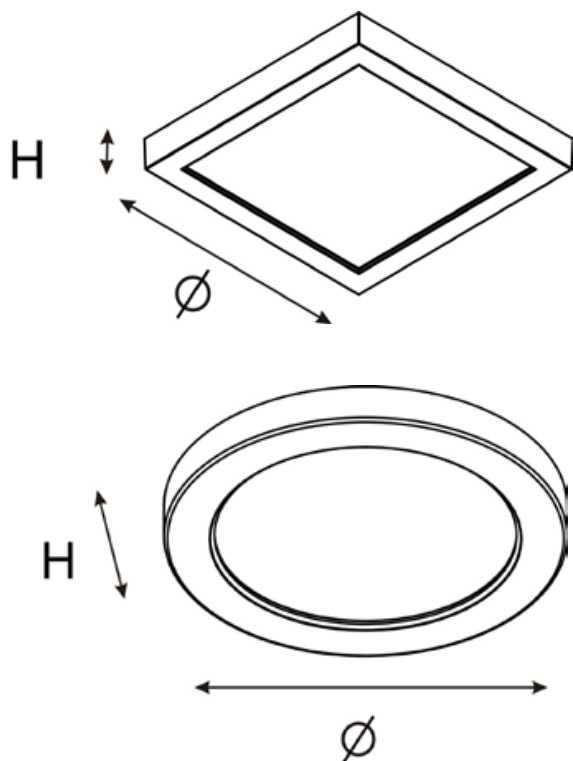

E	Emergency System
	Without Emergency Battery Backup
EM	With Emergency Battery Backup

80 CRI, 800lm
90 CRI, 640lm
80% energy savings
Damp location listed
Mounts directly to 3" and 4" junction boxes
Easy to install

Finish

Available in White, Brushed Nickel, and Bronze

Usage

Residential
Office
Retail
Hospitality

Listing & Warranty

ENERGY STAR
2-Year Limited Warranty

Dimensions

Ø: 5 1/2"xH:1"