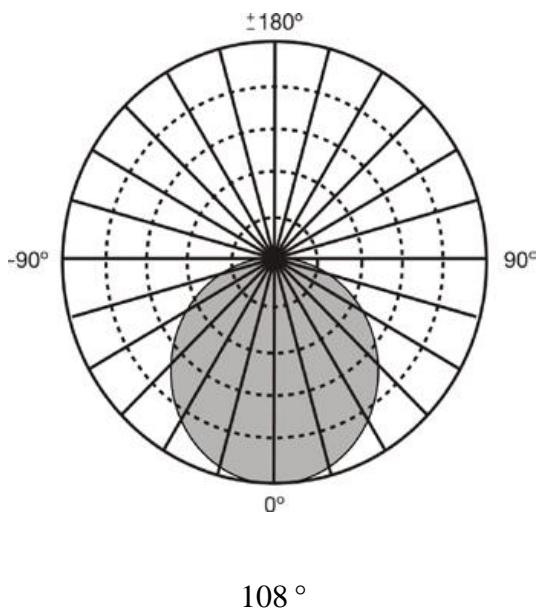

Light Distribution

LED CEILING LIGHT

Liteharbor Lighting Technology Co., Ltd.
New Industry Area Hecun Danzao Town
Nanhai Foshan City Guangdong China

TEL: +86-757-8180 8675
FAX: +86-757-8180 8685
E-mail: info@liteharbor.com

Website: www.liteharbor.com
Specifications subject to change w/o notice
Revision: Jan. 2015