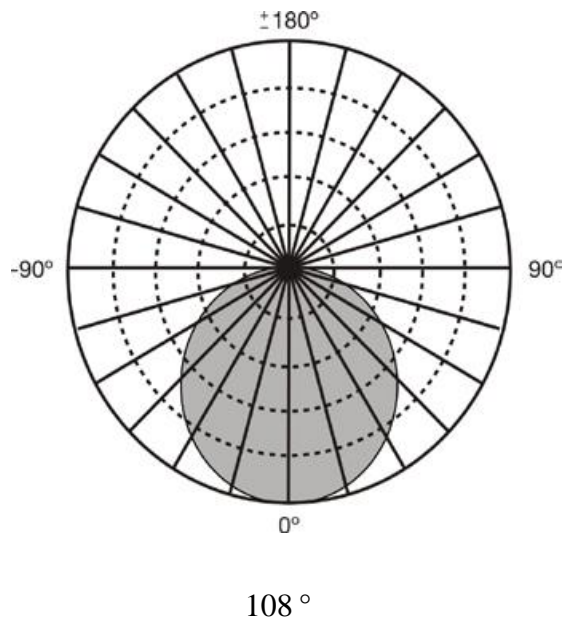

Finish
 Available in White, Brushed Nickel, and Bronze

Application
 Residential
 Office
 Retail
 Hospitality

Listing & Warranty
 ENERGY STAR
 2-Year Limited Warranty

Dimensions

Ø: 7"xH:2 3/16"

Light Distribution