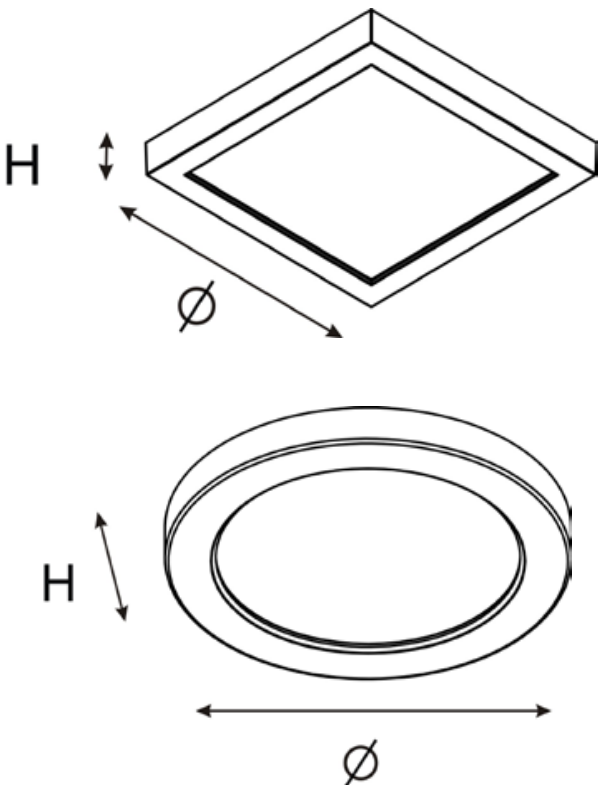

E	Color Temperature
27K	2700K
40K	4000K
50K	5000K
60K	6000K
	Tunable
	(3000K, 4000K, 5000K, choose any 2 of them)

F	Emergency System
	Without Emergency Battery Backup
EM	With Emergency Battery Backup

90 CRI, 850lm
80% energy savings
Damp location listed
Mounts directly to 3" and 4" junction boxes
Easy to install

Finish
Available in White, Brushed Nickel, and Bronze

Application
Residential
Office
Retail
Hospitality

Listing & Warranty
ENERGY STAR
2-Year Limited Warranty

Dimensions

Ø: 7"xH:2 3/16"