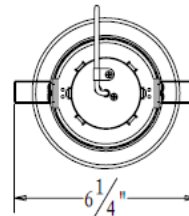

BL4-002-B
4" High Performance Remodel
LED Recessed Downlight Series

Catalog #		Prepared by	LiteHarbor
Project		Date	
Notes			

RECESSED DOWNLIGHT

4 Inch High Performance Remodel LED Recessed Downlight Series

Order Matrix | Example: BL4-002-B-A-L12-30K-WH

A B C D E F G

Description

4 inch Remodel LED recessed fixtures with round apertures offer energy-efficient, precision lighting for accent, task, or wall wash applications.

The innovative design allows the LED to be positioned closer to the aperture for maximum light output and efficiency or higher to minimize glare and flash on the trim.

Features

Separable rotating reflector design makes it easy for replacement.

High grade diffuser provides uniform light

driver can achieve high power factor and conversion efficiency, constant current output.

Achieve 3 functions through changing screw setting places and replacing matched reflectors.

Item No.:BL4-002-B

A	Series
BL4-002-B	4" Recessed Downlight

B	Functions
	Vertical Downlight
A	Adjustable Downlight
W	Wall Wash Downlight

C	Input Voltage
	120V
230	230V
277	277V
U	90-305VAC

Liteharbor Lighting Technology Co., Ltd.
New Industry Area Hecun Danzao Town
Nanhai Foshan City Guangdong China

TEL: +86-757-8180 8687
FAX: +86-757-8180 8685
E-mail: info@liteharbor.com

Website: www.liteharbor.com
Specifications subject to change w/o notice
Revision: May, 2016