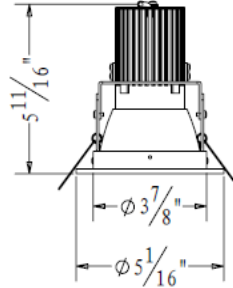

BL4-002-B
4" High Performance Remodel
LED Recessed Downlight Series

Catalog #		Prepared by	LiteHarbor
Project		Date	
Notes			

RECESSED DOWNLIGHT

4 Inch High Performance Remodel LED Recessed Downlight Series

Order Matrix | Example: BL4-002-B-A-L12-30K-WH

A B C D E F G

Description

4 inch Remodel LED recessed fixtures with round apertures offer energy-efficient, precision lighting for accent, task, or wall wash applications.

The innovative design allows the LED to be positioned closer to the aperture for maximum light output and efficiency or higher to minimize glare and flash on the trim.

Features

Separable rotating reflector design makes it easy for replacement.

High grade diffuser provides uniform light

driver can achieve high power factor and conversion efficiency, constant current output.

Achieve 3 functions through changing screw setting places and replacing matched reflectors.

Item No.:BL4-002-B

A	Series
BL4-002-B	4" Recessed Downlight

B	Functions
	Vertical Downlight
A	Adjustable Downlight
W	Wall Wash Downlight

C	Input Voltage
	120V
230	230V
277	277V
U	90-305VAC

Liteharbor Lighting Technology Co., Ltd.
New Industry Area Hecun Danzao Town
Nanhai Foshan City Guangdong China

TEL: +86-757-8180 8687
FAX: +86-757-8180 8685
E-mail: info@liteharbor.com

Website: www.liteharbor.com
Specifications subject to change w/o notice
Revision: May, 2016