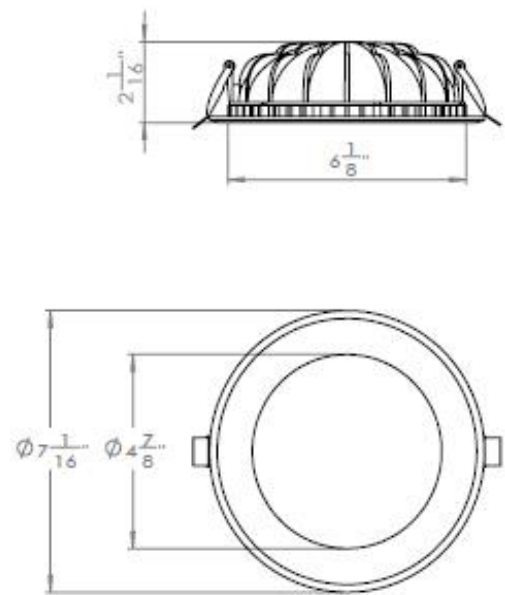

Dimensions

BL6-401

PANEL LIGHT

Liteharbor Lighting Technology Co., Ltd.

New Industry Area Hecun Danzao Town
Nanhai Foshan City Guangdong China

TEL: +86-757-8180 8675

FAX: +86-757-8180 8685

E-mail: info@liteharbor.com

Website: www.liteharbor.com

Specifications subject to change w/o notice

Revision: Nov. 2016