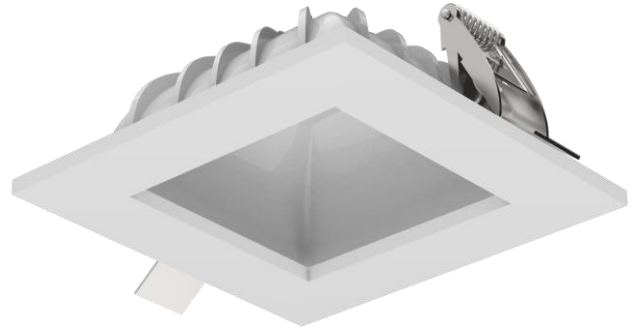

BL4-401 4" Ceiling LED Dome Light

Catalog #		Prepared by	LiteHarbor
Project		Date	
Notes			

Round Shape & Remodel Type

Round

Square

4" Ceiling LED Dome Light

Description

Liteharbor Interior Dome Lights are designed to reduce targeting and improve design for better quality light. Gentle light comes out after reflected through reflector, to achieve soft lighting without seeing the light source, replaced direct lighting, like a moon hanging on the ceiling. Lights are available with LED Lighting technology and offer a stylish sleek appearance.

Features

- Die cast aluminum body material with good heat dissipation
- High quality LED provides bright ambient lighting
- Higher reflection rate Reflector with nano powder sprayed on surface
- New construction is optional, no housing required
- Trimless design is available
- Use FT4 wire with high flame retardant grade
- Independent drive junction box, easy to replace
- Can be installed in 0.5 "to 1.25" thick ceilings
- Safe isolated power supply
- Flicker free stable dimming, can be compatible with multi brand dimmers

A B C D E

Item No.: **BL4-401**

A	Series
BL4-401	4" Round Shape & Remodel
BL4-401-NC	4" Round Shape & New Construction
BL4-S401	4" Square Shape & Remodel
BL4-S401-NC	4" Square Shape & New Construction
BL6-401	6" Round Shape & Remodel
BL6-401-NC	6" Round Shape & New Construction
BL6-S401	6" Square Shape & Remodel
BL6-S401-NC	6" Square Shape & New Construction