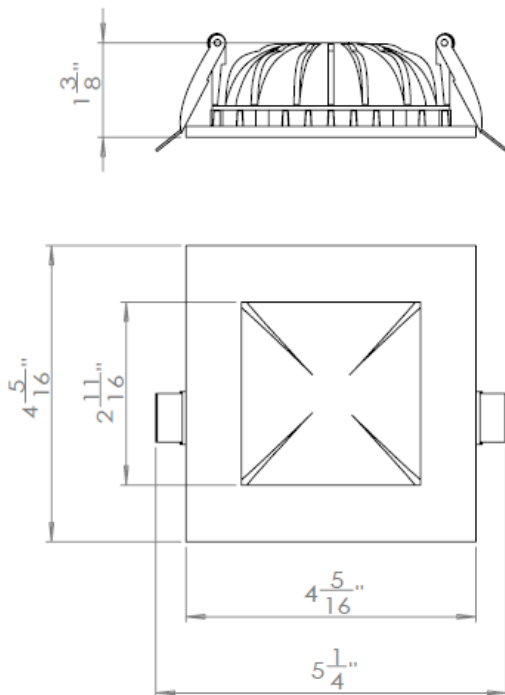

Dimensions

BL4-S401

PANEL LIGHT

Liteharbor Lighting Technology Co., Ltd.

New Industry Area Hecun Danzao Town
Nanhai Foshan City Guangdong China

TEL: +86-757-8180 8675

FAX: +86-757-8180 8685

E-mail: info@liteharbor.com

Website: www.liteharbor.com

Specifications subject to change w/o notice

Revision: Nov. 2016