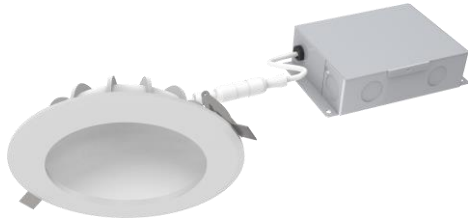

BL4-401 4" Ceiling LED Dome Light

Catalog #		Prepared by	LiteHarbor
Project		Date	
Notes			

Round Shape & Remodel Type

Round

Square

4" Ceiling LED Dome Light

Description

Liteharbor Interior Dome Lights are designed to reduce targeting and improve design for better quality light. Gentle light comes out after reflected through reflector, to achieve soft lighting without seeing the light source, replaced direct lighting, like a moon hanging on the ceiling. Lights are available with LED Lighting technology and offer a stylish sleek appearance.

Features

- Die cast aluminum body material with good heat dissipation
- High quality LED provides bright ambient lighting
- Higher reflection rate Reflector with nano powder sprayed on surface
- New construction is optional, no housing required
- Trimless design is available
- Use FT4 wire with high flame retardant grade
- Independent drive junction box, easy to replace
- Can be installed in 0.5 "to 1.25" thick ceilings
- Safe isolated power supply
- Flicker free stable dimming, can be compatible with multi brand dimmers

E-mail: info@liteharbor.com

Website: www.liteharbor.com

Specifications subject to change w/o notice

Revision: Nov. 2016

Remodel

BL4-401 - 4inch & Round

BL6-401 - 6inch & Round

BL4-S401 - 4inch & Square