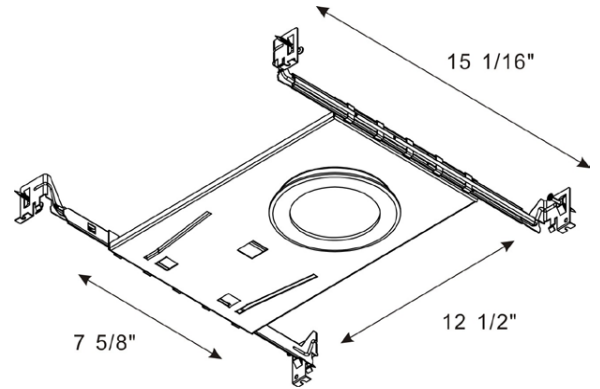

BL6-S401 - 6inch & Square

PANEL LIGHT

Liteharbor Lighting Technology Co., Ltd.
New Industry Area Hecun Danzao Town
Nanhai Foshan City Guangdong China

TEL: +86-757-8180 8675
FAX: +86-757-8180 8685
E-mail: info@liteharbor.com

Website: www.liteharbor.com
Specifications subject to change w/o notice
Revision: Nov. 2016

New Construction

BL4-401-NC - 4inch & Round

BL4-S401-NC - 4inch & Square

Liteharbor Lighting Technology Co., Ltd.