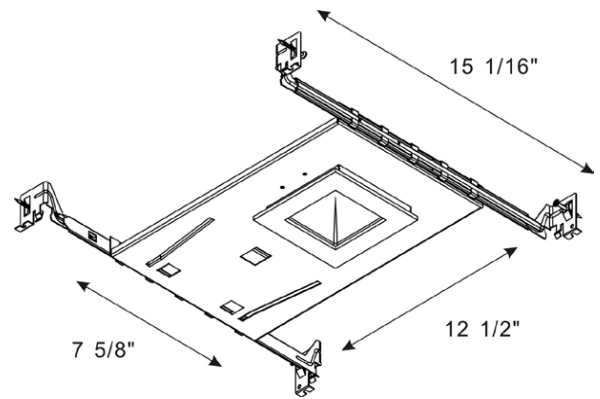

BL6-S401 - 6inch & Square

PANEL LIGHT

Liteharbor Lighting Technology Co., Ltd.
New Industry Area Hecun Danzao Town
Nanhai Foshan City Guangdong China

TEL: +86-757-8180 8675
FAX: +86-757-8180 8685
E-mail: info@liteharbor.com

Website: www.liteharbor.com
Specifications subject to change w/o notice
Revision: Nov. 2016

New Construction

BL4-401-NC - 4inch & Round

BL4-S401-NC - 4inch & Square

Liteharbor Lighting Technology Co., Ltd.