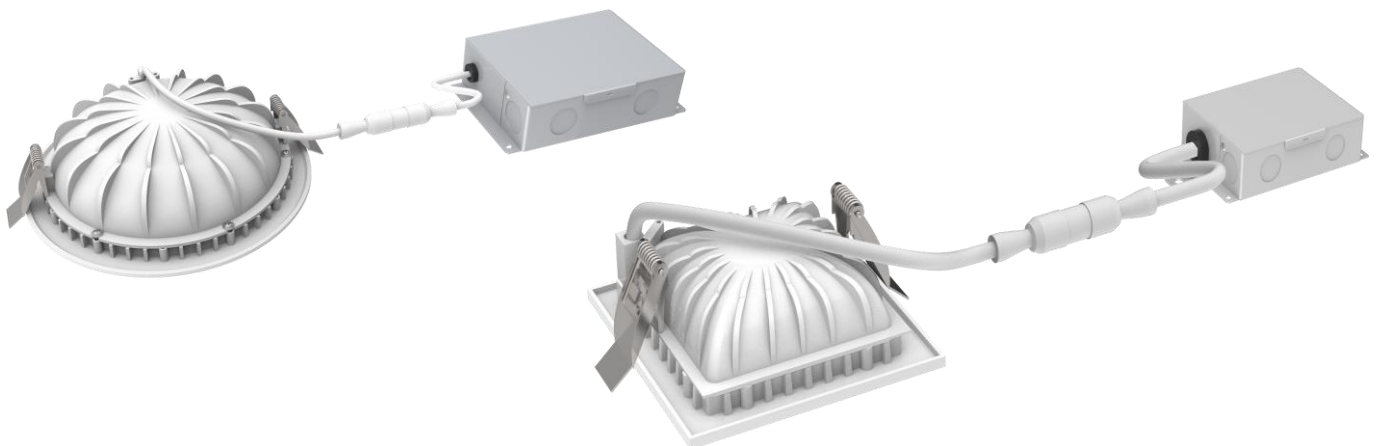

Easy tool-free installation, save time

Finish optional: White/ Black/ Satin Nickel/ Chrome, etc.

Listing & Warranty

ETL listed to US and Canadian standards

2 Year Limited Warranty

Specification

Round Item	BL4-401	BL6-401
Square Item	BL4-S401	BL6-S401
Size	4 inch	6 inch
Wattage	8W Max.	14W Max.
Luminous Efficiency	100LM/W	
Voltage	120V ±10%, 277V AC, 50/60Hz	
Color Temperature	2700-6000K	
CRI	80+ / 90+	
PF	>0.9	
Dimmable	TRIAC	

Packing

Model Size	4 inch	6 inch
CTN Size	425x350x305mm	540x405x230mm
Inner Box Size	145x135x83mm	205x195x85mm
PCS/CTN	24 PCS/CTN	12 PCS/CTN

C | Color Temperature

27	2700K
30	3000K
40	4000K
50	5000K
60	6000K

D | Dimmable

	Non-Dimmable
DM	Dimmable

E | Finish

WH	White
BK	Black
SN	Satin Nickel
CH	Chrome

PANEL LIGHT

Back

Liteharbor Lighting Technology Co., Ltd.

New Industry Area Hecun Danzao Town
Nanhai Foshan City Guangdong China

TEL: +86-757-8180 8675

FAX: +86-757-8180 8685

E-mail: info@liteharbor.com

Website: www.liteharbor.com

Specifications subject to change w/o notice

Revision: Nov. 2016