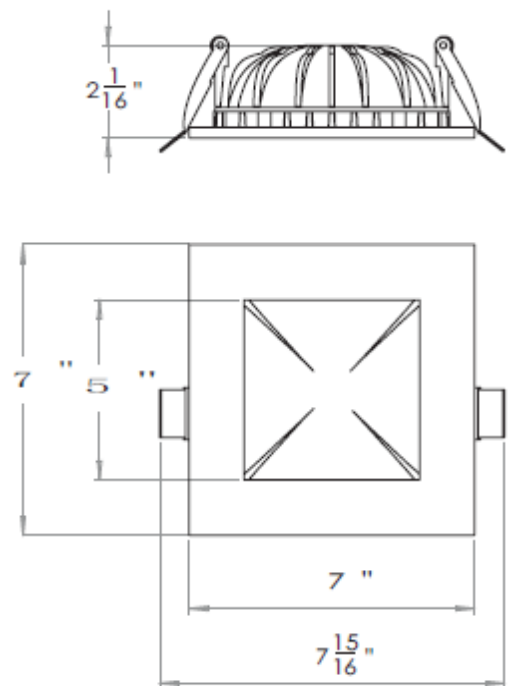

BL6-S401

PANEL LIGHT

Liteharbor Lighting Technology Co., Ltd.

New Industry Area Hecun Danzao Town
Nanhai Foshan City Guangdong China

TEL: +86-757-8180 8675

FAX: +86-757-8180 8685

E-mail: info@liteharbor.com

Website: www.liteharbor.com

Specifications subject to change w/o notice

Revision: Nov. 2016