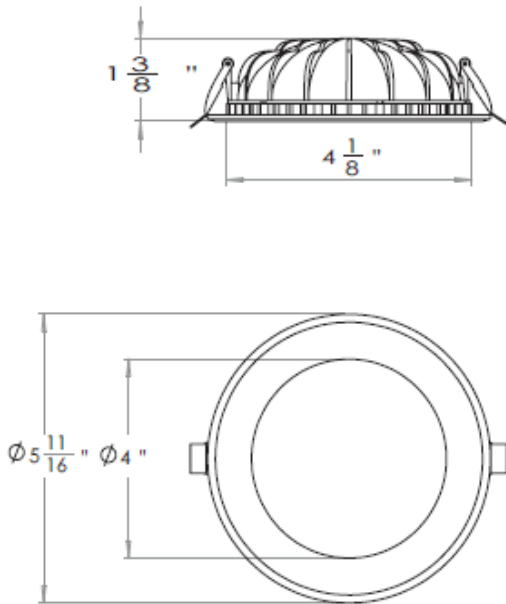

TEL: +86-757-8180 8675

FAX: +86-757-8180 8685

E-mail: info@liteharbor.com

Website: www.liteharbor.com

Specifications subject to change w/o notice

Revision: Nov. 2016

Dimensions

BL4-401