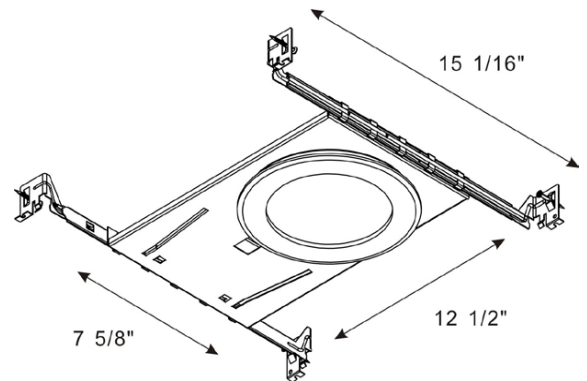

New Construction

BL6-401-NC - 6inch & Round