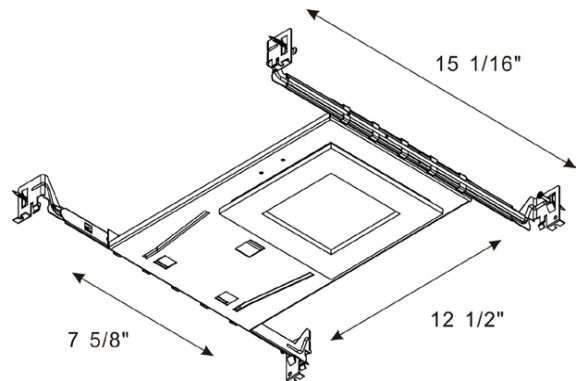

BL6-S401-NC - 6inch & Square

Liteharbor Lighting Technology Co., Ltd.

New Industry Area Hecun Danzao Town
Nanhai Foshan City Guangdong China

TEL: +86-757-8180 8675

FAX: +86-757-8180 8685

E-mail: info@liteharbor.com

Website: www.liteharbor.com

Specifications subject to change w/o notice

Revision: Nov. 2016