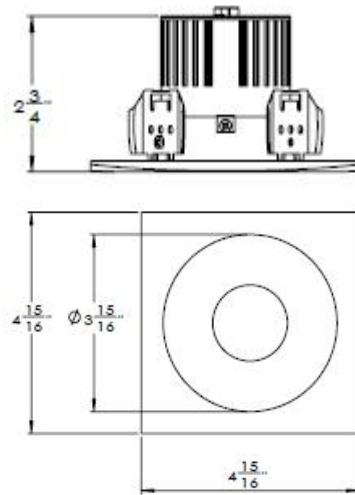

Optional②
Two Clips
No housing required