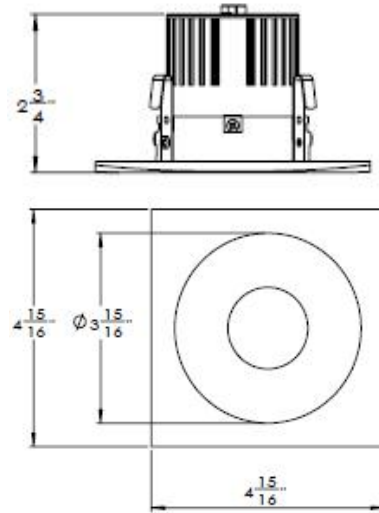

### Packing

CTN Size: L:565×W:425×H:265mm  
Inner Box Size: L:135×W:135×H:120mm  
24PCS/CTN

TEL: +86-757-8180 8675

FAX: +86-757-8180 8685

E-mail: info@liteharbor.com

Website: www.liteharbor.com

Specifications subject to change w/o notice

Revision: Dec. 2016

Optional③  
Three Clips  
Housing is required