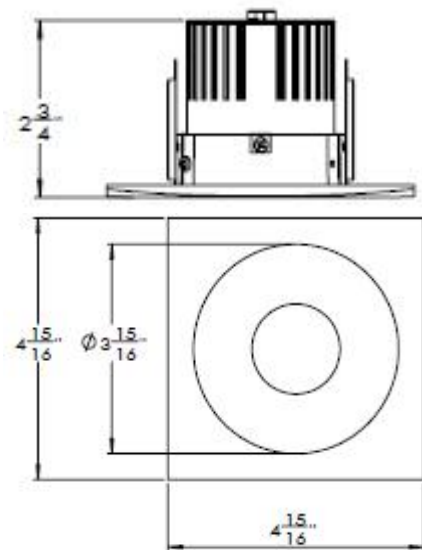

Optional④
Two Clips
Housing is required