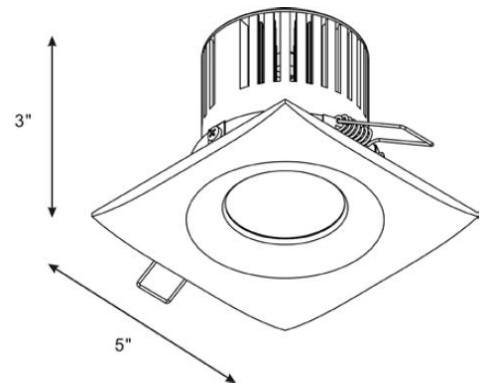

LED RETROFIT TRIM

Liteharbor Lighting Technology Co., Ltd.

New Industry Area Hecun Danzao Town
Nanhai Foshan City Guangdong China

TEL: +86-757-8180 8675

FAX: +86-757-8180 8685

E-mail: info@liteharbor.com

Website: www.liteharbor.com

Specifications subject to change w/o notice

Revision: Dec. 2016