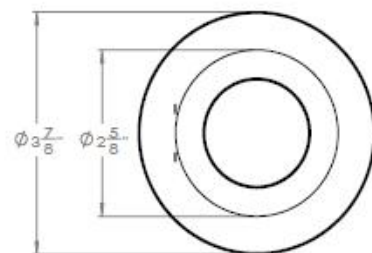

Optional①
Three Clips
Housing is required