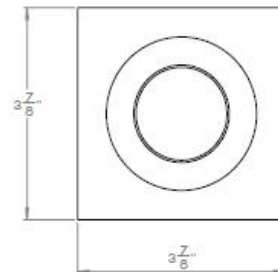

Optional②
Two Clips
No housing required