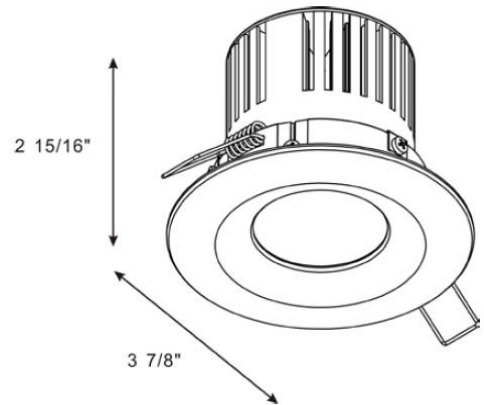

### Mouting Clip optional

①②③

Square Shape

Optional①  
Three Clips  
Housing is required

Optional②  
Two Clips  
No housing required

LED RETROFIT TRIM

**Liteharbor Lighting Technology Co., Ltd.**

New Industry Area Hecun Danzao Town  
Nanhai Foshan City Guangdong China

TEL: +86-757-8180 8675

FAX: +86-757-8180 8685

E-mail: info@liteharbor.com

Website: www.liteharbor.com

Specifications subject to change w/o notice

Revision: Dec. 2016

Optional③  
Three Clips  
Housing is required

Round Shape

Optional①  
Three Clips  
Housing is required

Optional ②  
Two Clips  
No housing required

Optional ③  
Three Clips  
Housing is required

LED RETROFIT TRIM

**Liteharbor Lighting Technology Co., Ltd.**  
New Industry Area Hecun Danzao Town  
Nanhai Foshan City Guangdong China