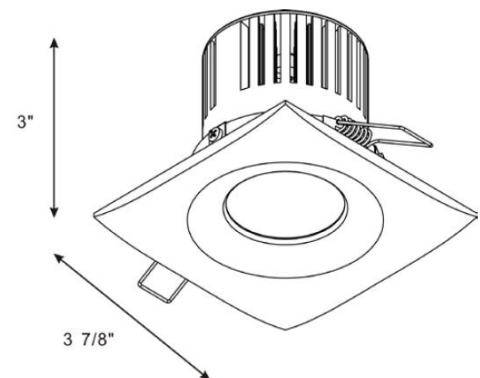

### Packing

CTN Size: L: 405×W: 455×H: 265mm  
Inner Box Size: L: 130×W: 110×H: 120mm  
24PCS/CTN

### Mouting Clip optional

①②③

Square Shape

Optional①  
Three Clips  
Housing is required

Optional②  
Two Clips  
No housing required

LED RETROFIT TRIM

**Liteharbor Lighting Technology Co., Ltd.**

New Industry Area Hecun Danzao Town  
Nanhai Foshan City Guangdong China