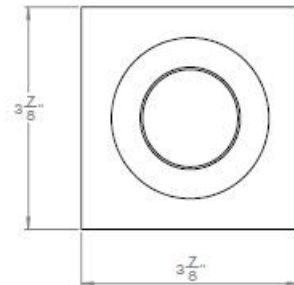

Optional③
Three Clips
Housing is required

Round Shape