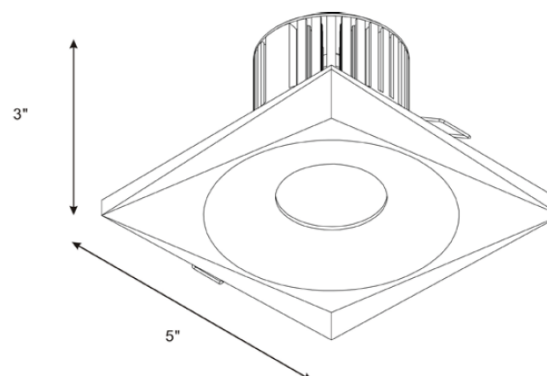

BL3-920-S

BL4-920-S

Liteharbor Lighting Technology Co., Ltd.

New Industry Area Hecun Danzao Town
Nanhai Foshan City Guangdong China

TEL: +86-757-8180 8675

FAX: +86-757-8180 8685

E-mail: info@liteharbor.com

Website: www.liteharbor.com

Specifications subject to change w/o notice

Revision: Mar. 2017

LED RETROFIT TRIM