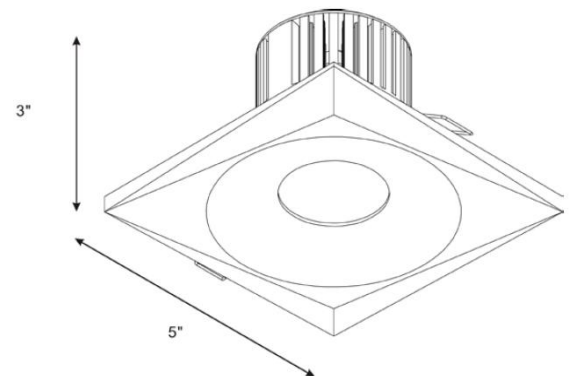

BL3-920-S

BL4-920-S

LED RETROFIT TRIM

Liteharbor Lighting Technology Co., Ltd.

New Industry Area Hecun Danzao Town
Nanhai Foshan City Guangdong China

TEL: +86-757-8180 8675

FAX: +86-757-8180 8685

E-mail: info@liteharbor.com

Website: www.liteharbor.com

Specifications subject to change w/o notice

Revision: Mar. 2017