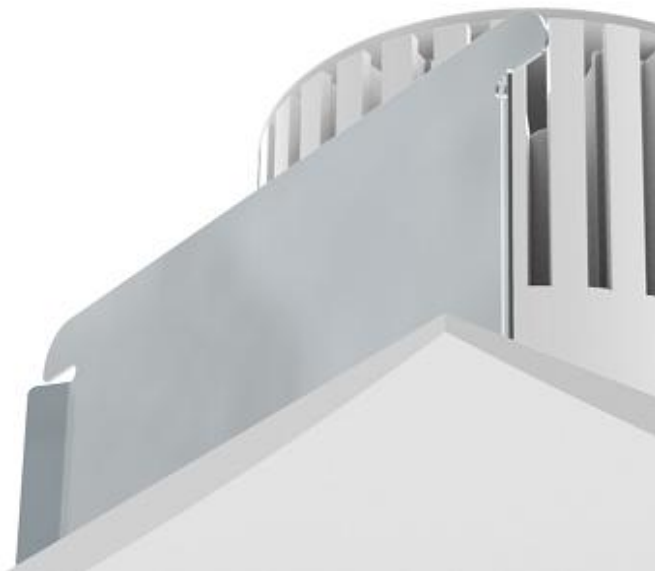

Option④
Two Clips
Housing is required

Liteharbor Lighting Technology Co., Ltd.

New Industry Area Hecun Danzao Town

Nanhai Foshan City Guangdong China

TEL: +86-757-8180 8675

FAX: +86-757-8180 8685

E-mail: info@liteharbor.com

Website: www.liteharbor.com

Specifications subject to change w/o notice

Revision: Mar. 2017