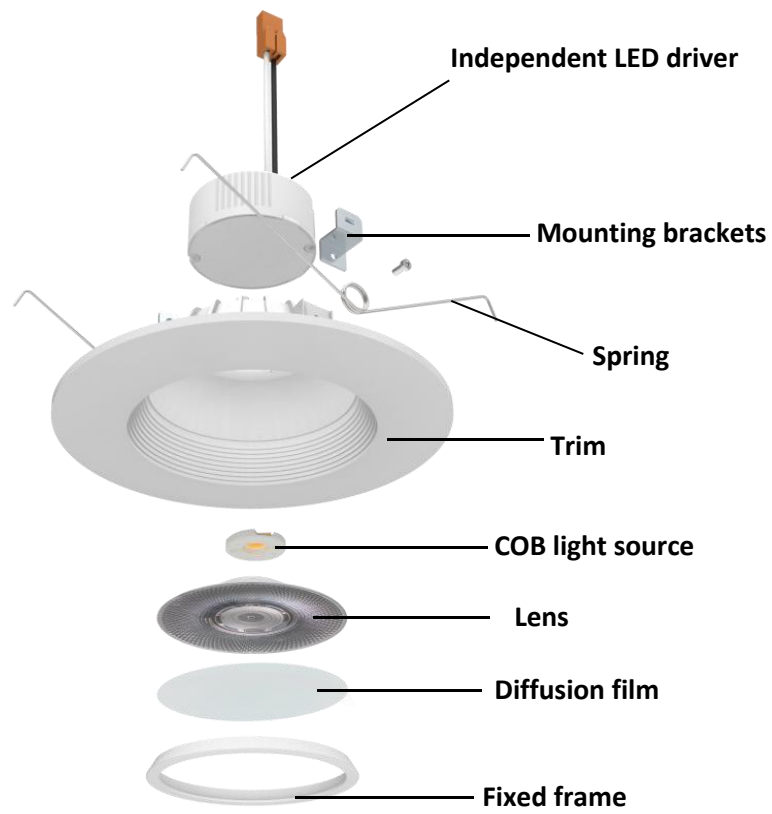

Product exploded view

LED RETROFIT TRIM

Liteharbor Lighting Technology Co., Ltd.

New Industry Area Hecun Danzao Town
Nanhai Foshan City Guangdong China

TEL: +86-757-8180 8687

FAX: +86-757-8180 8685

E-mail: info@liteharbor.com

Website: www.liteharbor.com

Specifications subject to change w/o notice

Revision: Apr. 2017