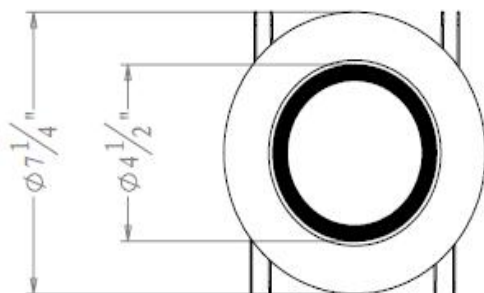

W/Feed through.

3 Year Limited Warranty.

PACKING

Inner Box : 19*9*19.2cm 1PCS/BOX

CTN: 57*39.5*21.5cm 12 PCS/CTN

DIMENSIONS

Liteharbor Lighting Technology Co., Ltd.

New Industry Area Hecun Danzao Town
Nanhai Foshan City Guangdong China