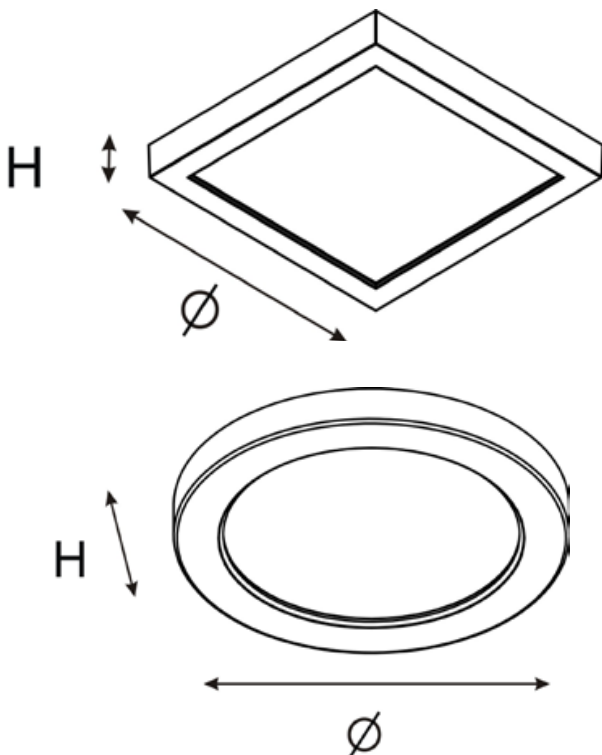

Finish

Available in White, Brushed Nickel, and Bronze

Usage

Residential
Office
Retail
Hospitality

Listing & Warranty

3-Year Limited Warranty
ETL listed for North America market!

Dimensions

Ø: 9"xH:1"