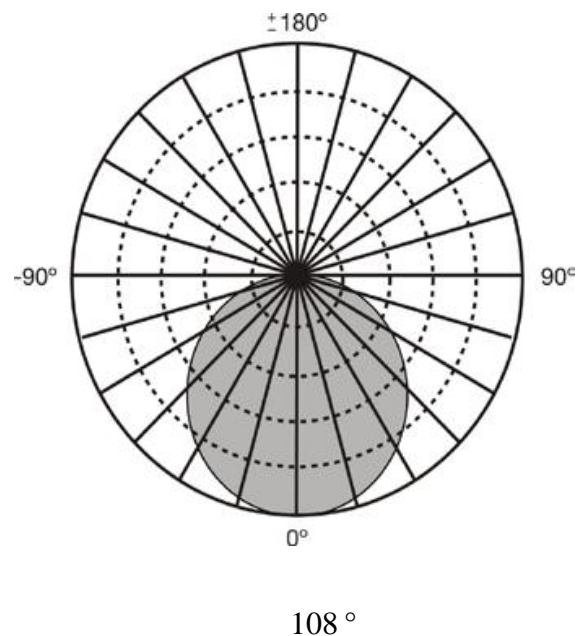

Light Distribution

Liteharbor Lighting Technology Co., Ltd.

New Industry Area Hecun Danzao Town
Nanhai Foshan City Guangdong China

TEL: +86-757-8180 8675

FAX: +86-757-8180 8685

E-mail: info@liteharbor.com

Website: www.liteharbor.com

Specifications subject to change w/o notice

Revision: Apr. 2017