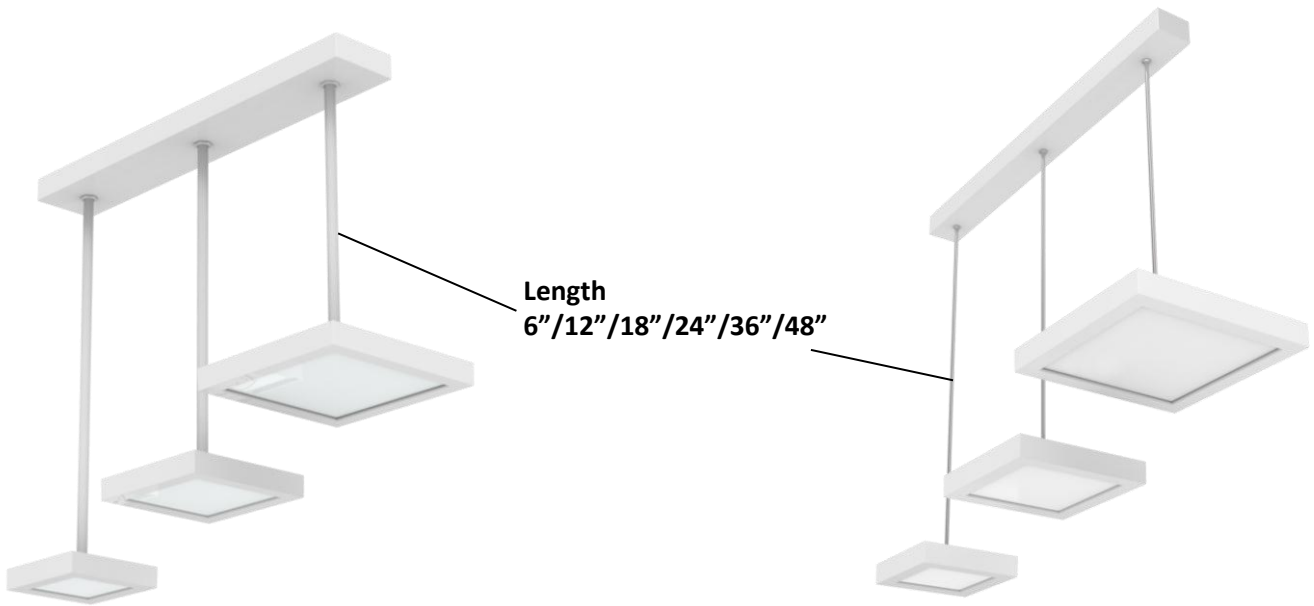

Emergency

24 hours recharge time
>90 minute operation from battery
over-charge/discharge protection

Dimensions

Ø: 9"xH:2 3/16"

Ordering Guide

Series	Input Voltage	Dimmable	CCT	Finish	Emergency System
☐ PD-BL-FM3C	☐ 110V	☐ Non-Dimmable	☐ 2700K	☐ White	☐ Without Emergency
☐ PD-BL-SFM3C	☐ 277V	☐ Dimmable	☐ 3000K	☐ Bronze	Battery Backup
☐ PD-BL-FM3C-S			☐ 4000K	☐ Satin Nickel	☐ With Emergency
☐ PD-BL-SFM3C-S			☐ 5000K		Battery Backup
			☐ 6000K		
			☐ Tunable		

(3000K, 4000K, 5000K, choose any 2 of them)

LED PENDANT LIGHT

Liteharbor Lighting Technology Co., Ltd.

New Industry Area Hecun Danzao Town
Nanhai Foshan City Guangdong China

TEL: +86-757-8180 8675

FAX: +86-757-8180 8685

E-mail: info@liteharbor.com

Website: www.liteharbor.com

Specifications subject to change w/o notice

Revision: Apr. 2017