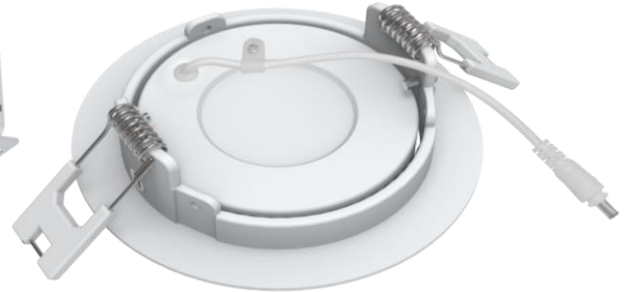

BL3-007
3" Super-thin Gimbal LED
Recessed Panel Light

Catalog #		Prepared LiteHarbor	
Project		Date	
Notes			

Front

Back

3" Super-thin Gimbal LED Recessed Panel Light

Features

- The 6W super-thin gimbal recessed panel light is a high performance, easy installation of the residential lighting. Provides a good light output, good light, smooth and soft, high efficiency and energy saving.
- Using aluminum casting, good heat dissipation, simple and beautiful modelling of appearance.
- Dimmable, good compatibility matched with multi-brand dimmers, dimming stable and even, no strobe.
- Easy installation and time-saving, tool-free, no housing.
- New construction optional.
- The innovation type gimbal panel light, adjustable lighting direction, meet the demand for multiple lighting.

Mounting

Cut hole in ceiling and snap fixture in opening with attached spring clips. 2" above ceiling clearance required for driver.

Order Matrix

A B C D E F G H

Item No.: BL3-007

<u>A</u>	Series
BL3-007	3" Gimbal Panel Light

<u>B</u>	Mounting
	Remodel
	New Construction

<u>C</u>	Trim
TL	Trimless

<u>D</u>	Input Voltage
	120V

PANEL LIGHT

Liteharbor Lighting Technology Co., Ltd.
 New Industry Area Hecun Danzao Town
 Nanhai Foshan City Guangdong China