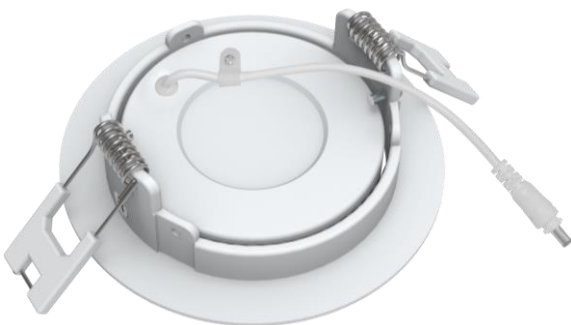

BL3-007
3" Super-thin Gimbal LED
Recessed Panel Light

Catalog #		Prepared LiteHarbor	
Project		Date	
Notes			

Front

Back

3" Super-thin Gimbal LED Recessed Panel Light

Features

- The 6W super-thin gimbal recessed panel light is a high performance, easy installation of the residential lighting. Provides a good light output, good light, smooth and soft, high efficiency and energy saving.
- Using aluminum casting, good heat dissipation, simple and beautiful modelling of appearance.
- Dimmable, good compatibility matched with multi-brand dimmers, dimming stable and even, no strobe.
- Easy installation and time-saving, tool-free, no housing.
- New construction optional.
- The innovation type gimbal panel light, adjustable lighting direction, meet the demand for multiple lighting.

FAX: +86-757-8180 8685

E-mail: info@liteharbor.co

Website: www.liteharbor.com

Specifications subject to change w/o notice

Revision: Jul. 2017

Trimmed

Trimless

Mounting Clips Optional