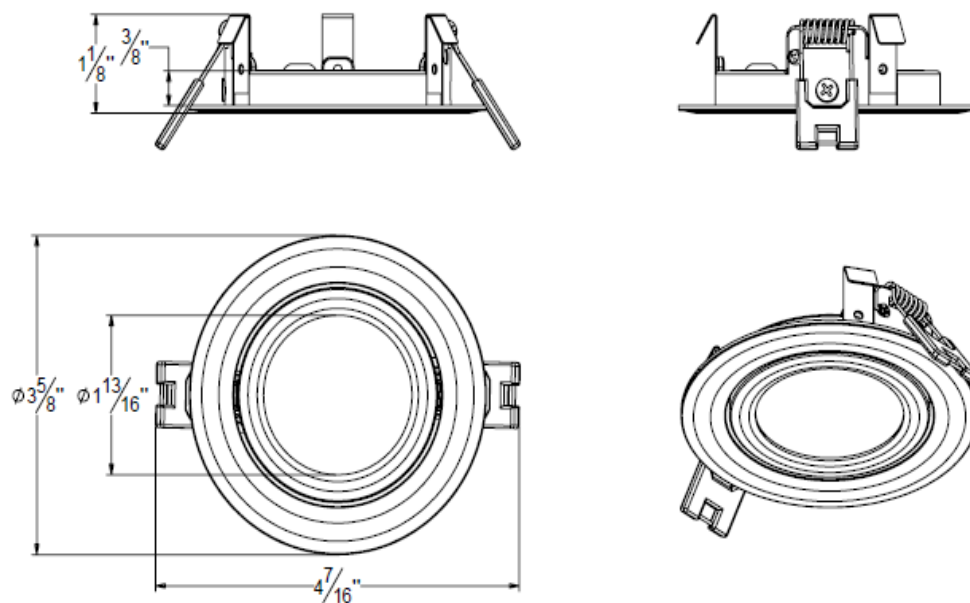

Packing

Inner Box Size: 125X105X80 mm 1PCS/Box

CTN Size: 39.5X26.5X33 cm 24PCS/CTN

Dimensions

Liteharbor Lighting Technology Co., Ltd.

New Industry Area Hecun Danzao Town

Nanhai Foshan City Guangdong China

TEL: +86-757-8180 8675