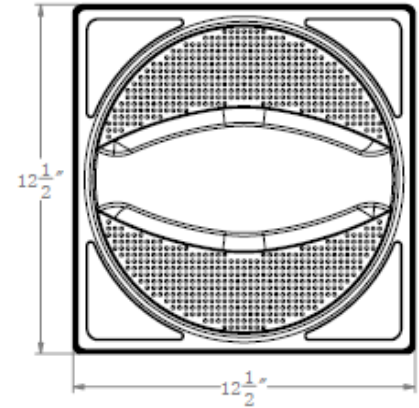

# (12Inch) LED BLUETOOTH SPEAKER LIGHT

Catalog #		Prepared by	LiteHarbor
Project		Date	
Notes			

### Data

Size: 12 inch  
 Input Power: 14W  
 Input Voltage: 120VAC  
 Frequency: 50/60Hz  
 Power Factor: >0.98  
 Lumens: 1200LM  
 Material: ABS/Die Casting Aluminum