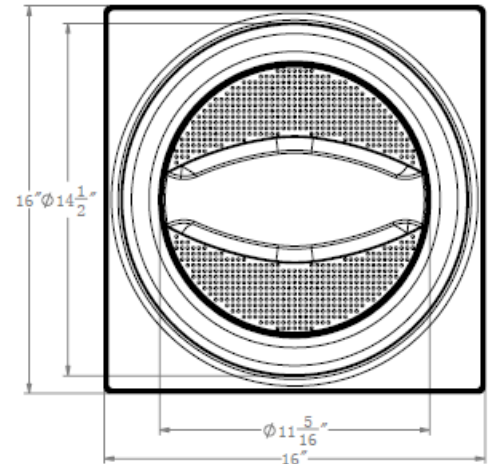

## ORDER MATRIX | Example:BL10-BS01-S

A	B	C	D
	A	Series	
BL16-BS01-S		Led bluetooth speaker light	

B	Input Voltage
120V	120VAC

C	Wattage
Watt	16W

D	Dimmable
	Non-Dimmable
DM	Dimmable

### Data

Size: 16 inch  
 Input Power: 16W  
 Input Voltage: 120VAC  
 Frequency: 50/60Hz  
 Power Factor: >0.98  
 Lumens: 1280LM  
 Material: ABS/Die Casting Aluminum