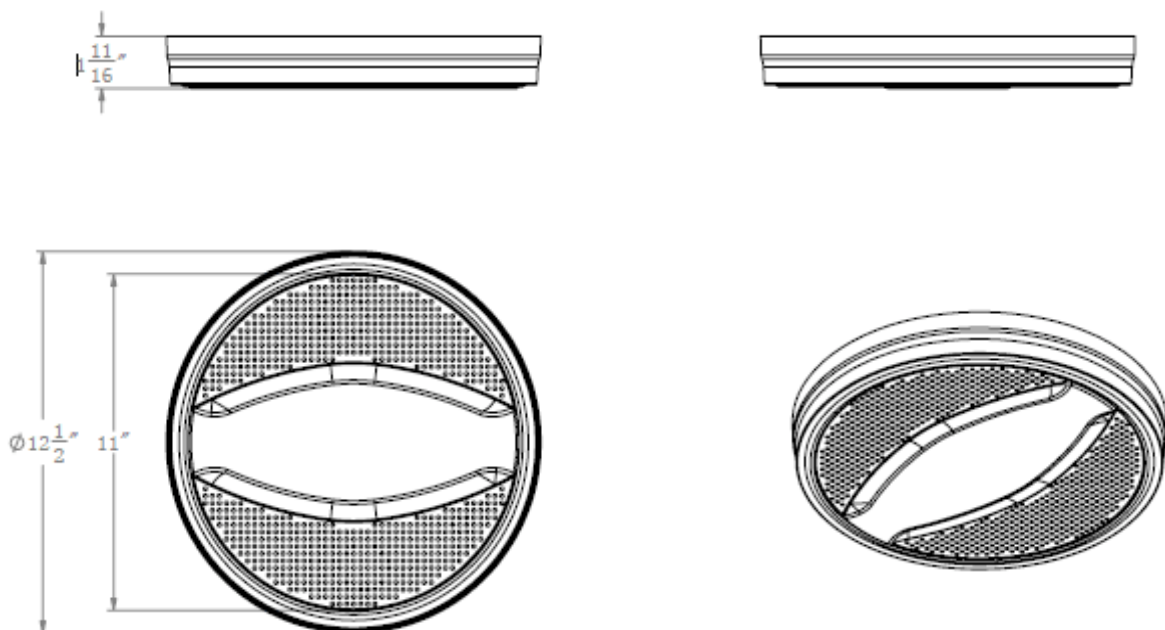

Mounting

Snap in ceiling installation

Listed & Warranty

2-Year Limited Warranty with ETL Listed

Dimension

Liteharbor Lighting Technology Co., Ltd.

New Industry Area Hecun Danzao Town

Nanhai Foshan City Guangdong China