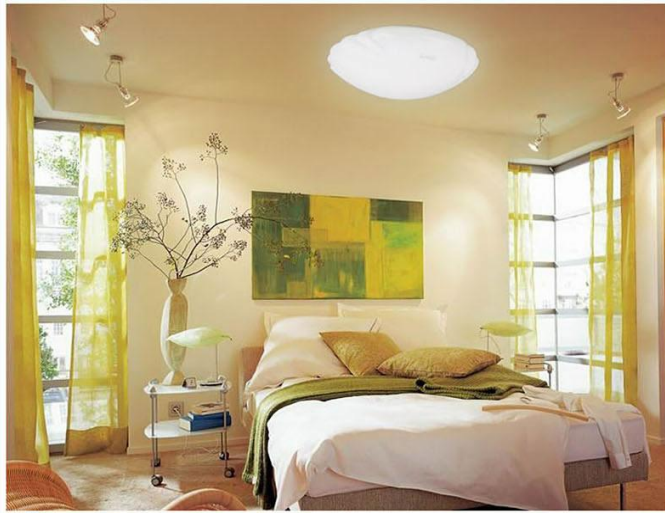

TEL: +86-757-8180 8675

FAX: +86-757-8180 8685

E-mail: info@liteharbor.com

Website: www.liteharbor.com

Specifications subject to change w/o notice

Revision: Jan.2017

Application

Suitable for installation in the bedroom, high-rating hotels. upscale mall. living room, lobby, cafes and other personal and family life.