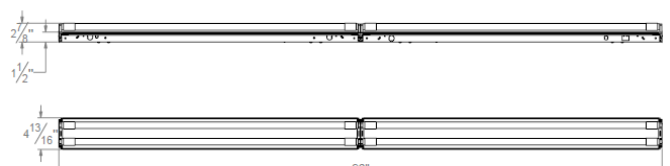

DGL-8WT84

LINEAR LIGHT

Liteharbor Lighting Technology Co., Ltd.

New Industry Area Hecun Danzao Town
Nanhai Foshan City Guangdong China

TEL: +86-757-8180 8675

FAX: +86-757-8180 8685

E-mail: info@liteharbor.com

Website: www.liteharbor.com

Specifications subject to change w/o notice

Revision: November. 2017