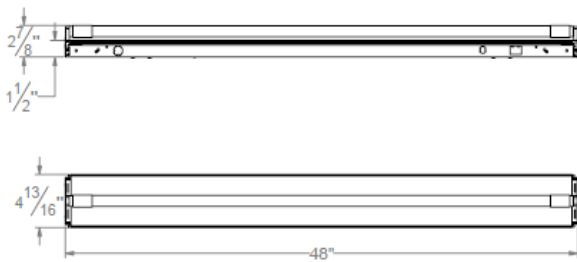

Notes:

1. To ensure normal working of the product, please make sure that the voltage using is within the indicated voltage range.
2. Please follow the correct method to install and use this product.
3. Disconnect the power supply when installing and removing the product to avoid the risk of electric shock.
4. Do not look at the LED light source for a long time; high-intensity light source may cause eye damage.
5. When you find the following questions, please consult with a qualified electrician for repair service.

Do not disassemble yourself:

- A. When the product produces stench gas, abnormal sound, or unusual flicker.
  - B. When the shell is damaged, the foreign body intrudes inside.
6. The parameters in this specification may be modifying according to product update.

DGL-4WT81