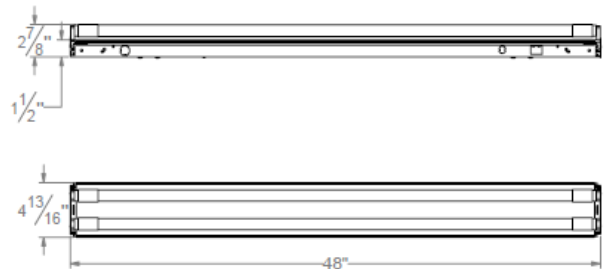

Notes:

1. To ensure normal working of the product, please make sure that the voltage using is within the indicated voltage range.
2. Please follow the correct method to install and use this product.
3. Disconnect the power supply when installing and removing the product to avoid the risk of electric shock.
4. Do not look at the LED light source for a long time; high-intensity light source may cause eye damage.
5. When you find the following questions, please consult with a qualified electrician for repair service.

Do not disassemble yourself:

- A. When the product produces stench gas, abnormal sound, or unusual flicker.
  - B. When the shell is damaged, the foreign body intrudes inside.
6. The parameters in this specification may be modifying according to product update.

DGL-4WT81

DGL-4WT82

LINEAR LIGHT

Liteharbor Lighting Technology Co., Ltd.

New Industry Area Hecun Danzao Town
Nanhai Foshan City Guangdong China

TEL: +86-757-8180 8675

FAX: +86-757-8180 8685

E-mail: info@liteharbor.com

Website: www.liteharbor.com

Specifications subject to change w/o notice

Revision: November. 2017