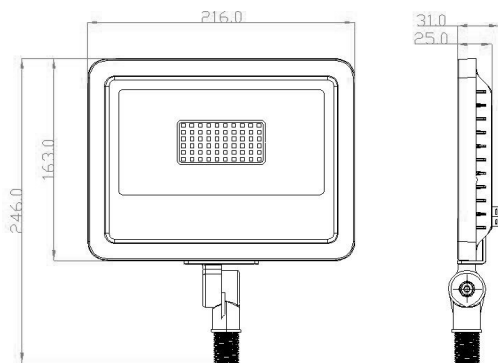

DG5212

LED FLOOD LIGHT

Removable
Can be replaced with different mounting parts for multiple installations

In-ground Mounting

Suspension Mounting

Tree Hanging Mounting

DESCRIPTION

- Ultra-thin streamlined external light design and LED structure features organically combined, the appearance is simple.
- 4mm tempered clear glass, light transmittance up to 95%, reduce the light loss.
- High density die casting aluminum lamp body with reasonable heat dissipation design to ensure the service life of lamps.
- Adopt brand LED light source.
- Outdoor professional static outdoor plastic powder sprayed on surface, anti-UV, anti-corrosion and weather resistance is strong.
- Lighting structure, electrical safety compliance with EN60598 GB7000 standard requirements.
- Electric shock protection: Class I
- IP rating: IP66

UNIQUE TOUCH SWITCH DIMMING FUNCTION:

3CCT (3000K/4500K/6000K).

UNIQUE OUTDOOR WALL SWITCH COLOR TEMPERATURE CONTROL FUNCTION:

3CCT (3000K/4500K/6000K)

ORDER MATRIX:

L=163mm W=216mm H=31mm

APPLICATION:

Suitable for factories, gymnasiums, wharfs, billboards, buildings, lawn, gardening design and other lighting and decorative lighting places.

ORDERING GUIDE

Model	Input Voltage	Light Source	Power	Luminous Efficiency	Optional light	Luminous Flux	Dimensions
DG5212	AC120V	64 PCS	30W	>100lm/W	120	3000lm	163X216X31mm
DG5212A	AC120V	128 PCS	50W	>100lm/W	120	5000lm	163X216X31mm