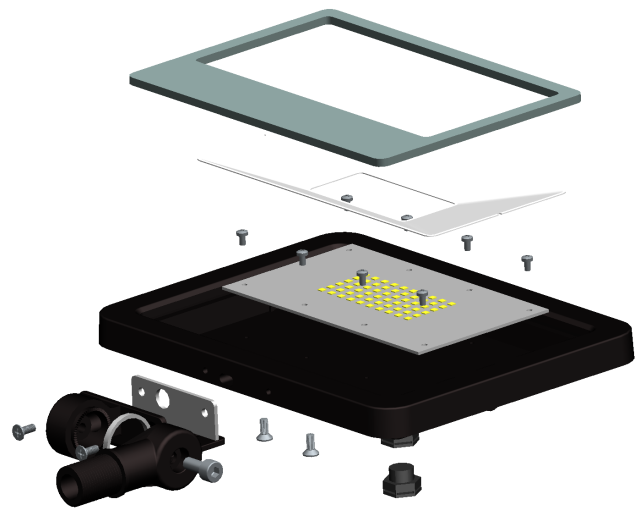

DG5212

LED FLOOD LIGHT

Removable
Can be replaced with different mounting parts for multiple installations

In-ground Mounting

Suspension Mounting

Tree Hanging Mounting

DESCRIPTION

- Ultra-thin streamlined external light design and LED structure features organically combined, the appearance is simple.
- 4mm tempered clear glass, light transmittance up to 95%, reduce the light loss.
- High density die casting aluminum lamp body with reasonable heat dissipation design to ensure the service life of lamps.
- Adopt brand LED light source.
- Outdoor professional static outdoor plastic powder sprayed on surface, anti-UV, anti-corrosion and weather resistance is strong.
- Lighting structure, electrical safety compliance with EN60598 GB7000 standard requirements.
- Electric shock protection: Class I
- IP rating: IP66

UNIQUE TOUCH SWITCH DIMMING FUNCTION:

3CCT (3000K/4500K/6000K).

UNIQUE OUTDOOR WALL SWITCH COLOR TEMPERATURE CONTROL FUNCTION:

3CCT (3000K/4500K/6000K)

ORDER MATRIX:

L=163mm W=216mm H=31mm

APPLICATION:

Suitable for factories, gymnasiums, wharfs, billboards, buildings, lawn, gardening design and other lighting and decorative lighting places.

ORDERING GUIDE

Model	Input Voltage	Light Source	Power	Luminous Efficiency	Optional light	Luminous Flux	Dimensions
DG5212	AC120V	64 PCS	30W	>100lm/W	120	3000lm	163X216X31mm
DG5212A	AC120V	128 PCS	50W	>100lm/W	120	5000lm	163X216X31mm