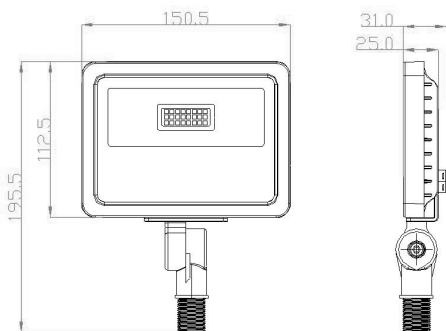

DG5213

LED FLOOD LIGHT

Removable
Can be replaced with different mounting parts for multiple installations

In-ground Mounting

Suspension Mounting

Tree Hanging Mounting

DESCRIPTION

- Ultra-thin streamlined external light design and LED structure features organically combined, the appearance is simple.
- 4mm tempered clear glass, light transmittance up to 95%, reduce the light loss.
- High density die casting aluminum lamp body with reasonable heat dissipation design to ensure the service life of lamps.
- Adopt brand LED light source.
- Outdoor professional static outdoor plastic powder sprayed on surface, anti-UV, anti-corrosion and weather resistance is strong.
- Lighting structure, electrical safety compliance with EN60598 GB7000 standard requirements.
- Electric shock protection: Class I
- IP rating: IP66

UNIQUE TOUCH SWITCH DIMMING FUNCTION:

3CCT (3000K/4500K/6000K).

UNIQUE OUTDOOR WALL SWITCH COLOR TEMPERATURE CONTROL FUNCTION:

3CCT (3000K/4500K/6000K)

ORDER MATRIX:

L=112.5mm W=150mm H=31mm

APPLICATION:

Suitable for factories, gymnasiums, wharfs, billboards, buildings, lawn, gardening design and other lighting and decorative lighting places.

ORDERING GUIDE

Model	Input Voltage	Light Source	Power	Luminous Efficiency	Optional light	Luminous Flux	Dimensions
DG5213	AC120V	24 PCS	10W	>100lm/W	120	1000lm	112.5X216X31mm
DG5213A	AC120V	48 PCS	20W	>100lm/W	120	2000lm	112.5X216X31mm

OTHER PARAMETERS

Applicable Ambient Temperature	- 30 --50°C		
Total Harmonic Distortion	< 15%		
Working Temperature	RH10%-90%		
CRI	Ra>75-95 optional		
CCT	3000K	4500K	6000K
IP Rating	IP 66		
Life Span	>20000h/>30000h/>50000h are optional		
Power Factor	> 0.95		
Frequency Range	50-60Hz		
Electric-shock safeguard	CLASS I		
Mounting	In-ground Mounting / Suspension Mounting / Tree Hanging Mounting		