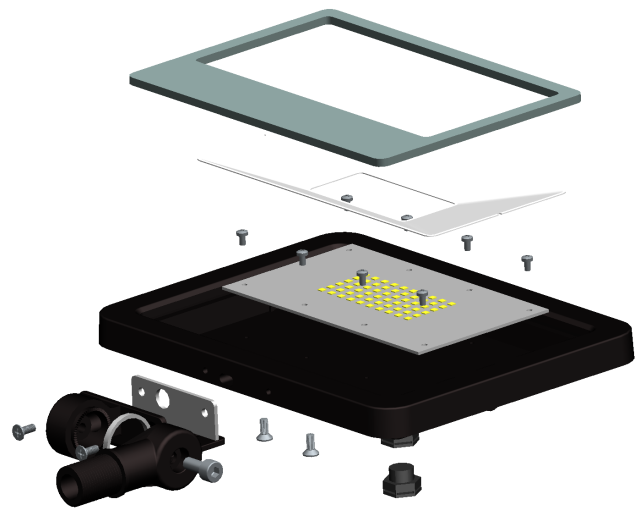

DG5213

LED FLOOD LIGHT

Removable
Can be replaced with different mounting parts for multiple installations

In-ground Mounting

Suspension Mounting

Tree Hanging Mounting

DESCRIPTION

- Ultra-thin streamlined external light design and LED structure features organically combined, the appearance is simple.
- 4mm tempered clear glass, light transmittance up to 95%, reduce the light loss.
- High density die casting aluminum lamp body with reasonable heat dissipation design to ensure the service life of lamps.
- Adopt brand LED light source.
- Outdoor professional static outdoor plastic powder sprayed on surface, anti-UV, anti-corrosion and weather resistance is strong.
- Lighting structure, electrical safety compliance with EN60598 GB7000 standard requirements.
- Electric shock protection: Class I
- IP rating: IP66

UNIQUE TOUCH SWITCH DIMMING FUNCTION:

3CCT (3000K/4500K/6000K).

UNIQUE OUTDOOR WALL SWITCH COLOR TEMPERATURE CONTROL FUNCTION:

3CCT (3000K/4500K/6000K)

ORDER MATRIX:

L=112.5mm W=150mm H=31mm

APPLICATION:

Suitable for factories, gymnasiums, wharfs, billboards, buildings, lawn, gardening design and other lighting and decorative lighting places.

ORDERING GUIDE

Model	Input Voltage	Light Source	Power	Luminous Efficiency	Optional light	Luminous Flux	Dimensions
DG5213	AC120V	24 PCS	10W	>100lm/W	120	1000lm	112.5X216X31mm
DG5213A	AC120V	48 PCS	20W	>100lm/W	120	2000lm	112.5X216X31mm