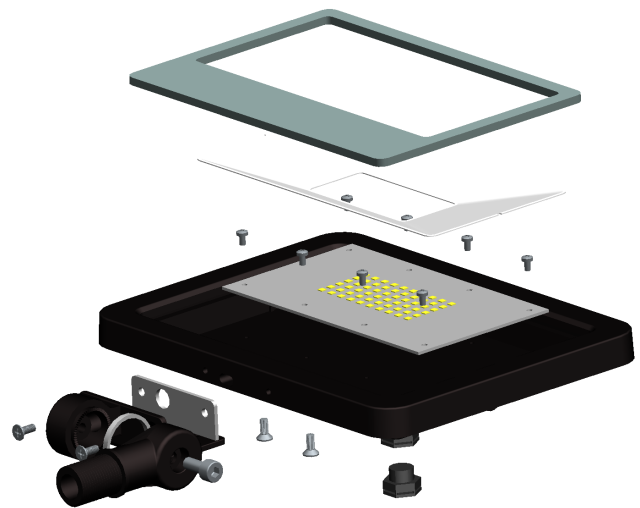

DG5215 LED FLOOD LIGHT

Removable
Can be replaced with different mounting parts for multiple installations

In-ground Mounting

Suspension Mounting

Tree Hanging Mounting

DESCRIPTION

- Ultra-thin streamlined external light design and LED structure features organically combined, the appearance is simple.
- 4mm tempered clear glass, light transmittance up to 95%, reduce the light loss.
- High density die casting aluminum lamp body with reasonable heat dissipation design to ensure the service life of lamps.
- Adopt brand LED light source.
- Outdoor professional static outdoor plastic powder sprayed on surface, anti-UV, anti-corrosion and weather resistance is strong.
- Lighting structure, electrical safety compliance with EN60598 GB7000 standard requirements.
- Electric shock protection: Class I
- IP rating: IP66

UNIQUE TOUCH SWITCH DIMMING FUNCTION:

3CCT (3000K/4500K/6000K).

UNIQUE OUTDOOR WALL SWITCH COLOR TEMPERATURE CONTROL FUNCTION:

3CCT (3000K/4500K/6000K)

ORDER MATRIX:

L=321mm W=421mm H=55mm

APPLICATION:

Suitable for factories, gymnasiums, wharfs, billboards, buildings, lawn, gardening design and other lighting and decorative lighting places.

ORDERING GUIDE

Model	Input Voltage	Light Source	Power	Luminous Efficiency	Optional light	Luminous Flux	Dimensions
DG5215	AC120V	224 PCS	150W	>100lm/W	120	15000lm	321X421X55mm
DG5215A	AC120V	448 PCS	200W	>100lm/W	120	20000lm	321X421X55mm