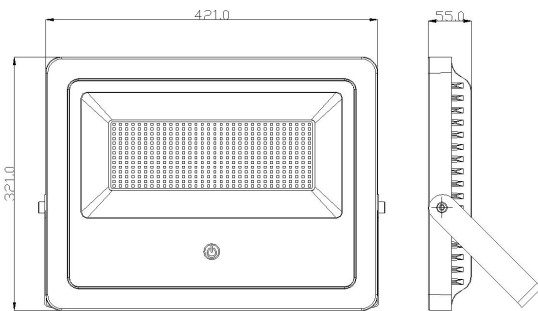

DG5215 LED FLOOD LIGHT

Removable
Can be replaced with different mounting parts for multiple installations

In-ground Mounting

Suspension Mounting

Tree Hanging Mounting

DESCRIPTION

- Ultra-thin streamlined external light design and LED structure features organically combined, the appearance is simple.
- 4mm tempered clear glass, light transmittance up to 95%, reduce the light loss.
- High density die casting aluminum lamp body with reasonable heat dissipation design to ensure the service life of lamps.
- Adopt brand LED light source.
- Outdoor professional static outdoor plastic powder sprayed on surface, anti-UV, anti-corrosion and weather resistance is strong.
- Lighting structure, electrical safety compliance with EN60598 GB7000 standard requirements.
- Electric shock protection: Class I
- IP rating: IP66

UNIQUE TOUCH SWITCH DIMMING FUNCTION:

3CCT (3000K/4500K/6000K).

UNIQUE OUTDOOR WALL SWITCH COLOR TEMPERATURE CONTROL FUNCTION:

3CCT (3000K/4500K/6000K)

ORDER MATRIX:

L=321mm W=421mm H=55mm

APPLICATION:

Suitable for factories, gymnasiums, wharfs, billboards, buildings, lawn, gardening design and other lighting and decorative lighting places.

ORDERING GUIDE

Model	Input Voltage	Light Source	Power	Luminous Efficiency	Optional light	Luminous Flux	Dimensions
DG5215	AC120V	224 PCS	150W	>100lm/W	120	15000lm	321X421X55mm
DG5215A	AC120V	448 PCS	200W	>100lm/W	120	20000lm	321X421X55mm