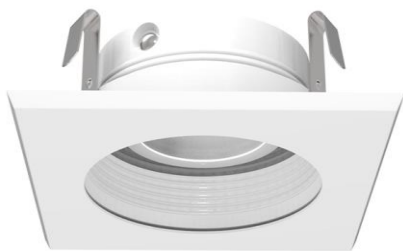

PAR16 LED E26 6W Max.

B35011

3.5 Inch Square Baffle Trim

Lamp: MR16 LED GU5.3 8W Max.

GU10 LED GU10 8W Max.

PAR16 LED E26 8W Max.

BS35001

3.5 Inch Square Baffle Trim