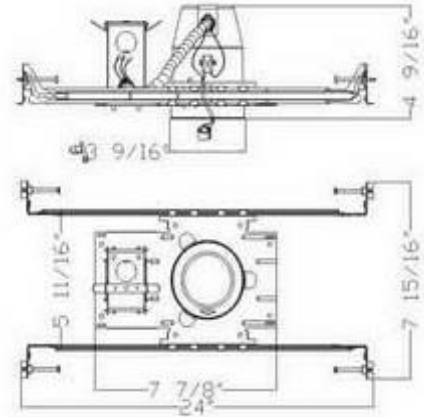

A35
New Construction Non-IC Recessed Housing

Catalog #		Prepared by	LiteHarbor
Project		Date	
Notes			

3.5" New Construction Non-IC Recessed Housing

Housing

1) Die-formed aluminum for maximum heat dissipation and rust protection
2) Designed for New Construction installation
3) Housing can be installed in 1/2" to 1-3/8" thick ceilings.
4) Housing is Non-IC rated must be kept at least 3" away from insulation

Hanger Bar

1) Allow housing to be positioned and locked at any point within a 24" joist span.
2) Can be shortened for 12" joists
3) Can be positioned on long or short axis of the housing
4) Contain integral nail
5) Hanger fit onto T-bar spline for quick alignment

Junction Box

1) ETL listed for through branch wiring
2) 4 in-4 out J-box
3) Designed for straight through conduit runs
4) 1/2" and 3/4" romex wiring knockouts

Order Matrix

A   **B**   **C**   **D**

Item No.:A35

A	Series
A35	3.5"/ New Construction NON-IC

B	Input Voltage
	120V
277	277V

C	Wattage
L3	LED 3W
L8	LED 8W

RECESSED DOWNLIGHT

Liteharbor Lighting Technology Co., Ltd.
New Industry Area Hecun Danzao Town
Nanhai Foshan City Guangdong China

TEL: +86-757-8180 8687
FAX: +86-757-8180 8685
E-mail: info@liteharbor.com

Website: www.liteharbor.com
Specifications subject to change w/o notice
Revision: Dec,2018