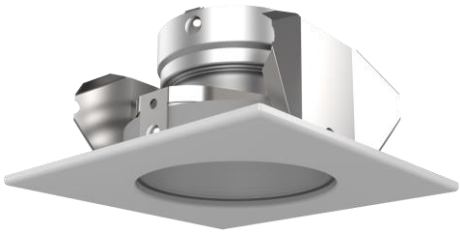

TD35802-S

3.5 Inch Square Shower Trim with Frosted Lens
(Round Light Emission Effect)

Lamp: MR16 LED GU5.3 8W Max.

GU10 LED GU10 8W Max.

PAR16 LED E26 8W Max.