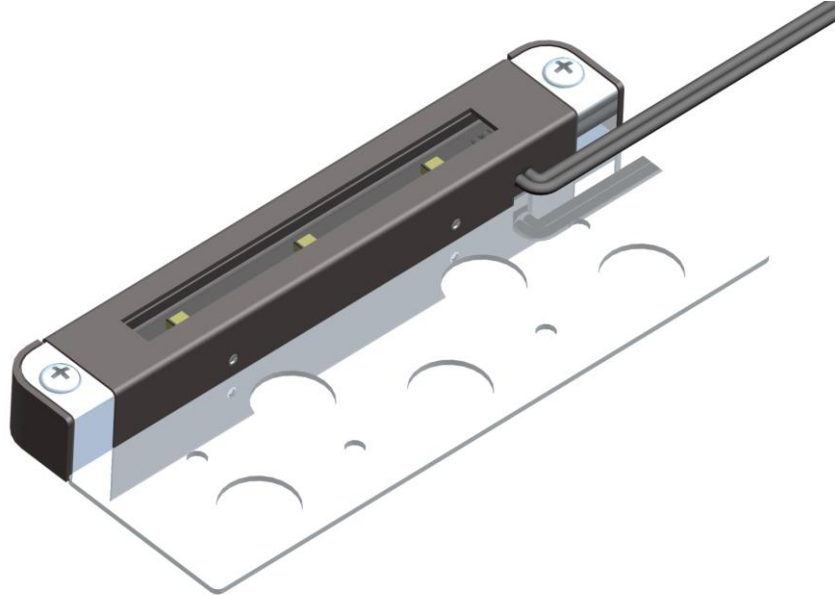

LED HARDSCAPE LAMP

Catalog #		Prepared by	LiteHarbor
Project		Date	
Notes			

Descriptions

Liteharbor Hardscape Lamp is the perfect solution for outdoor applications, this fixture is intended to be installed between brick or masonry, fully encapsulated design ensures the fixture will stand the test of time with no callback or replacement.

Features

- Die-casting aluminum light bar, stainless steel mounting bracket and screws.
- Break off corners on mounting plate for easy install.
- Operates at 12V with no loss in output due to constant current technology.
- Removable light bar can suitable for different application.
- 120 degree beam angle with 3 pcs LED chips at a total of 0.6W.
- Using LED SMD 3535/5050 Chips, the quality is guaranteed.

Mechanical Performance

Material	Stainless steel/Aluminium/Bronzed
IP Rating	IP65
Finish	White/Black/Brown
Dimensions	174.5mm*76mm*18.5mm

Warranty

5 Years Limited Warranty.

Dimensions

Liteharbor Lighting Technology Co., Ltd.