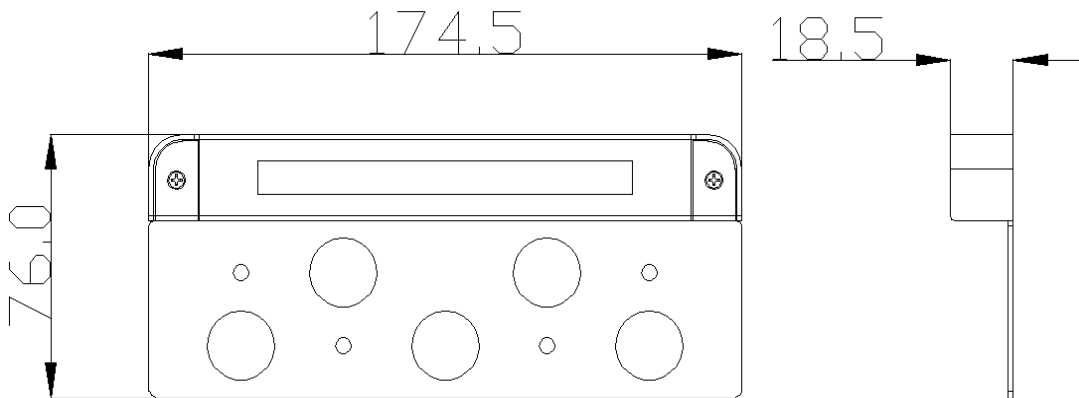

Features

- Die-casting aluminum light bar, stainless steel mounting bracket and screws.
- Break off corners on mounting plate for easy install.
- Operates at 12V with no loss in output due to constant current technology.
- Removable light bar can suitable for different application.
- 120 degree beam angle with 3 pcs LED chips at a total of 0.6W.
- Using LED SMD 3535/5050 Chips, the quality is guaranteed.

Product Series	LED Hardspace Lamp
Item No.	DG6204

Electronic Performance

Input Voltage	AC/DC12V
Frequency Range	60Hz
System Power	0.6W
PF	>0.9
Driver	Liteharbor
Dimmable	Non-dimmable

Optical Performance

Total Lumen	42 lm
LED Light Source	SMD3535/5050
LED Qty	3 PCS
CCT	2700K-5000K
CRI	90+
IP Rating	IP66
Beam Angle	120 Degree

Mechanical Performance

Material	Stainless steel/Aluminium/Bronzed
IP Rating	IP65
Finish	White/Black/Brown
Dimensions	174.5mm*76mm*18.5mm

Warranty

5 Years Limited Warranty.

Dimensions

Liteharbor Lighting Technology Co., Ltd.