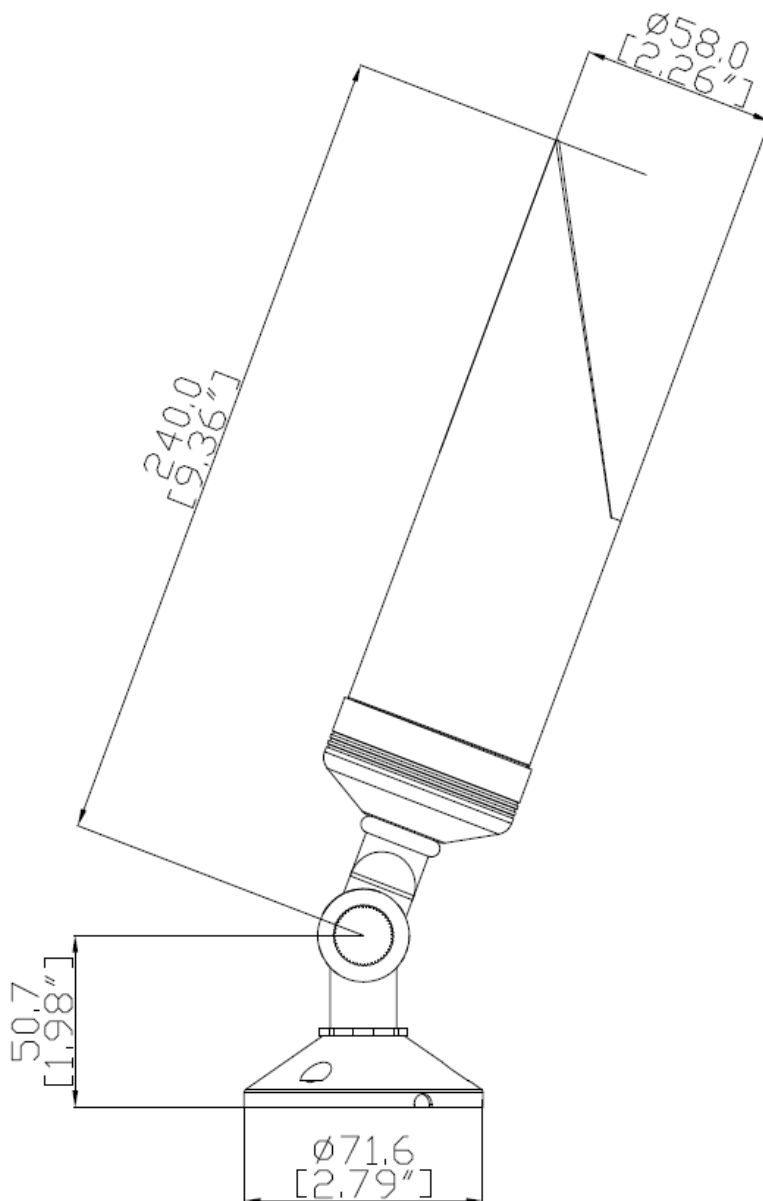

Features

- The appearance of the product is textured, simple, smooth, luxurious and changeable style.
- Crafted and well done. It is a combination of science and technology and plastic arts. The effect is vivid and intimate, functionally clever and practical.
- The lamp is composed of three parts, consisting of a lamp body, a rotating bracket and a base, and a 180 °rotating structure, can meet the needs of different applications.
- The lamps are made of brass, with retro surface treatment, and a variety of color choices.
- Reasonable heat dissipation design ensures lamp service life more than 5 years.
- Professional optical design with high-efficiency optical lens distribution, a variety of light distribution options.
- IP Rating: IP68

Optical Performance

Total Lumen	450 lm
LED Light Source	SMD3030
CCT	2700K-5000K
CRI	90+
Beam Angle	15/25/30/45/60 Degree

Mechanical Performance

Material	Copper
IP Rating	IP68
Finish	White/Black/Brown
Dimensions	φ73.5*242.5mm

Website: www.liteharbor.com

Specifications subject to change w/o notice

Revision: Mar. 2019

Dimension

LED WALL LIGHT

Liteharbor Lighting Technology Co., Ltd.

New Industry Area Hecun Danzao Town
Nanhai Foshan City Guangdong China