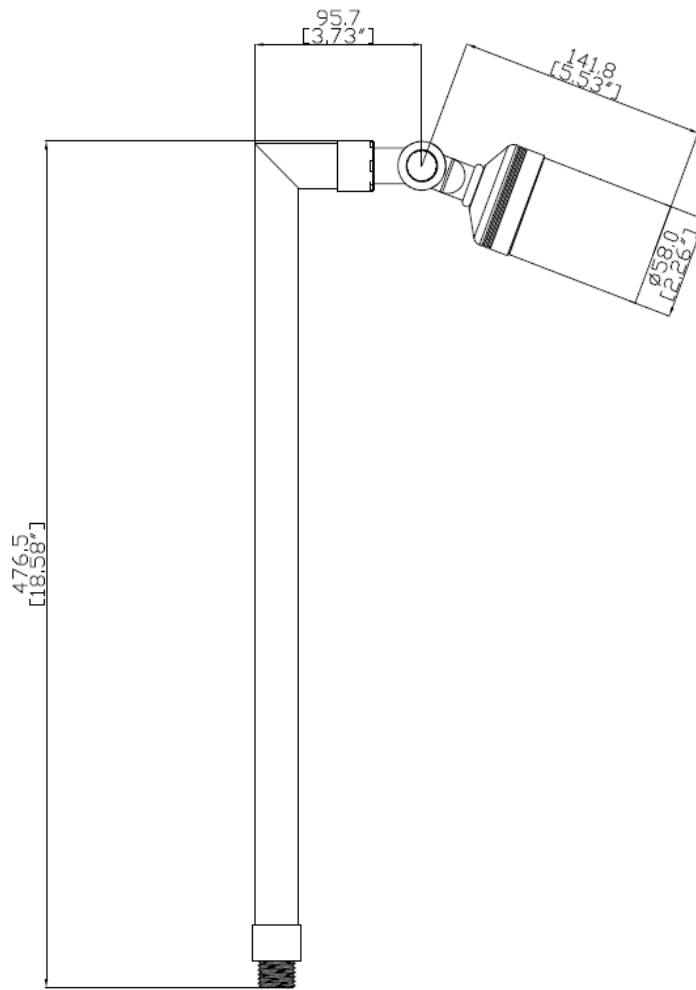

Dimension

LED LANDSCAPE LIGHT

Liteharbor Lighting Technology Co., Ltd.

New Industry Area Hecun Danzao Town
Nanhai Foshan City Guangdong China

TEL: +86-757-8180 8675

FAX: +86-757-8180 8685

E-mail: info@liteharbor.com

Website: www.liteharbor.com

Specifications subject to change w/o notice

Revision: Mar. 2019