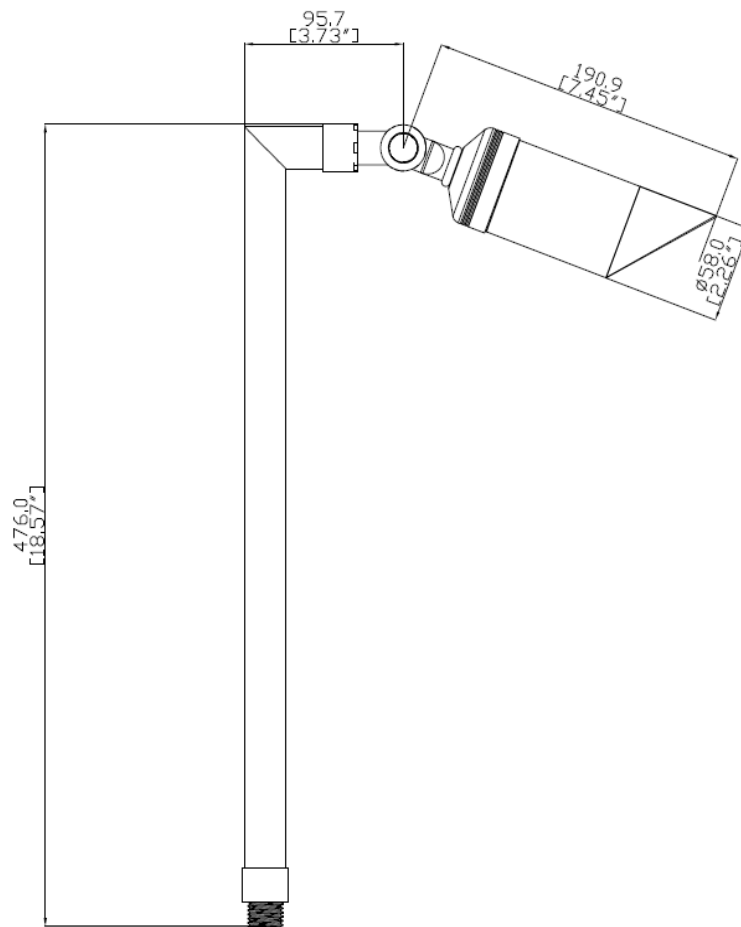

Optical Performance

Total Lumen	450 lm
LED Light Source	SMD3030
CCT	2700K-5000K
CRI	90+
Beam Angle	15/25/30/45/60 Degree

Mechanical Performance

Material	Copper
IP Rating	IP68
Finish	White/Black/Brown
Dimensions	φ73.5*476.5mm

Website: www.liteharbor.com

Specifications subject to change w/o notice

Revision: Mar. 2019

Dimension

LED LANDSCAPE LIGHT

Liteharbor Lighting Technology Co., Ltd.

New Industry Area Hecun Danzao Town
Nanhai Foshan City Guangdong China