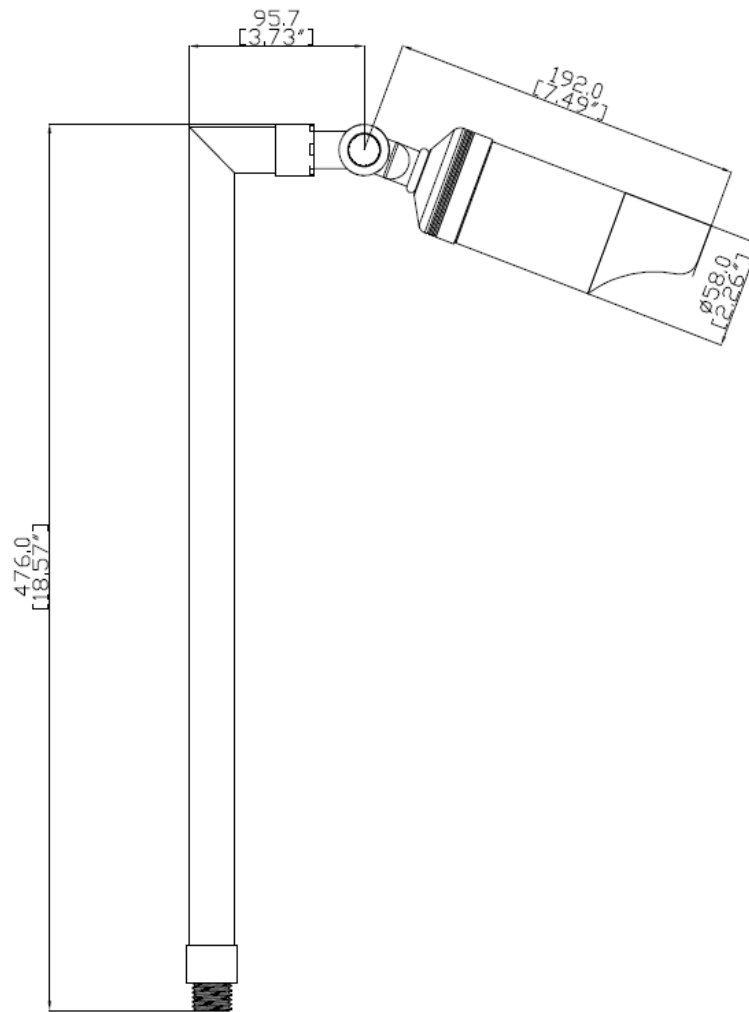

Dimension

LED LANDSCAPE LIGHT

Liteharbor Lighting Technology Co., Ltd.

New Industry Area Hecun Danzao Town
Nanhai Foshan City Guangdong China

TEL: +86-757-8180 8675

FAX: +86-757-8180 8685

E-mail: info@liteharbor.com

Website: www.liteharbor.com

Specifications subject to change w/o notice

Revision: Mar. 2019