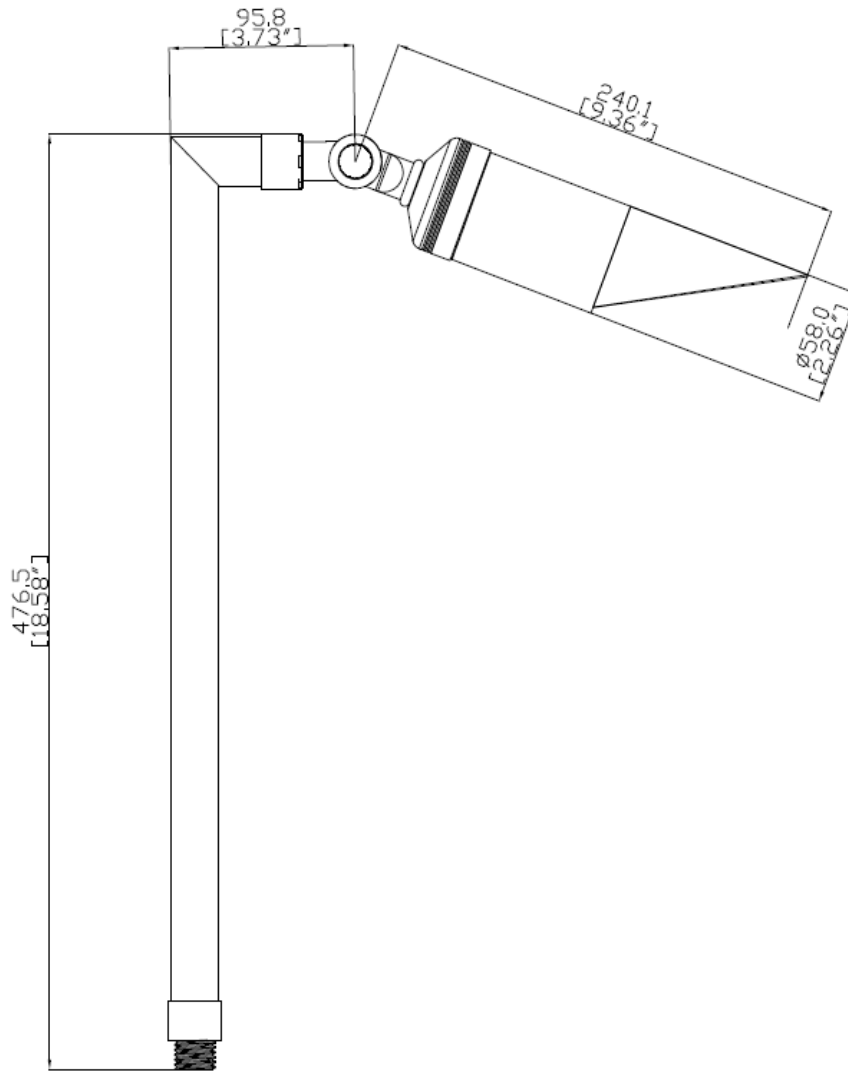

Dimension

LED LANDSCAPE LIGHT

Liteharbor Lighting Technology Co., Ltd.

New Industry Area Hecun Danzao Town
Nanhai Foshan City Guangdong China

TEL: +86-757-8180 8675

FAX: +86-757-8180 8685

E-mail: info@liteharbor.com

Website: www.liteharbor.com

Specifications subject to change w/o notice

Revision: Mar. 2019