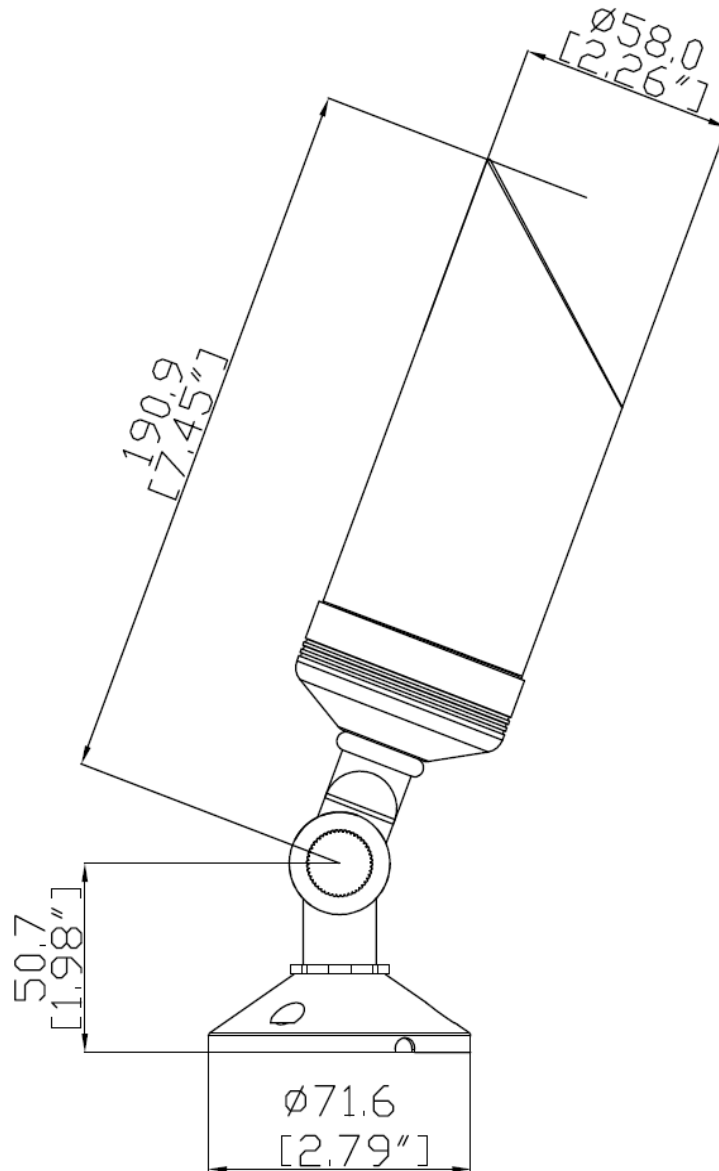

Features

- The appearance of the product is textured, simple, smooth, luxurious and changeable style.
- Crafted and well done. It is a combination of science and technology and plastic arts. The effect is vivid and intimate, functionally clever and practical.
- The lamp is composed of three parts, consisting of a lamp body, a rotating bracket and a base, and a 180 °rotating structure, can meet the needs of different applications.
- The lamps are made of brass, with retro surface treatment, and a variety of color choices.
- Reasonable heat dissipation design ensures lamp service life more than 5 years.
- Professional optical design with high-efficiency optical lens distribution, a variety of light distribution options.
- IP Rating: IP68

Optical Performance

Total Lumen	450 lm
LED Light Source	SMD3030
CCT	2700K-5000K
CRI	90+
Beam Angle	15/25/30/45/60 Degree

Mechanical Performance

Material	Copper
IP Rating	IP68
Finish	White/Black/Brown
Dimensions	φ73.5*292.5mm

Website: www.liteharbor.com

Specifications subject to change w/o notice

Revision: Mar. 2019

Dimension

i

LED WALL LIGHT

Liteharbor Lighting Technology Co., Ltd.

New Industry Area Hecun Danzao Town
Nanhai Foshan City Guangdong China