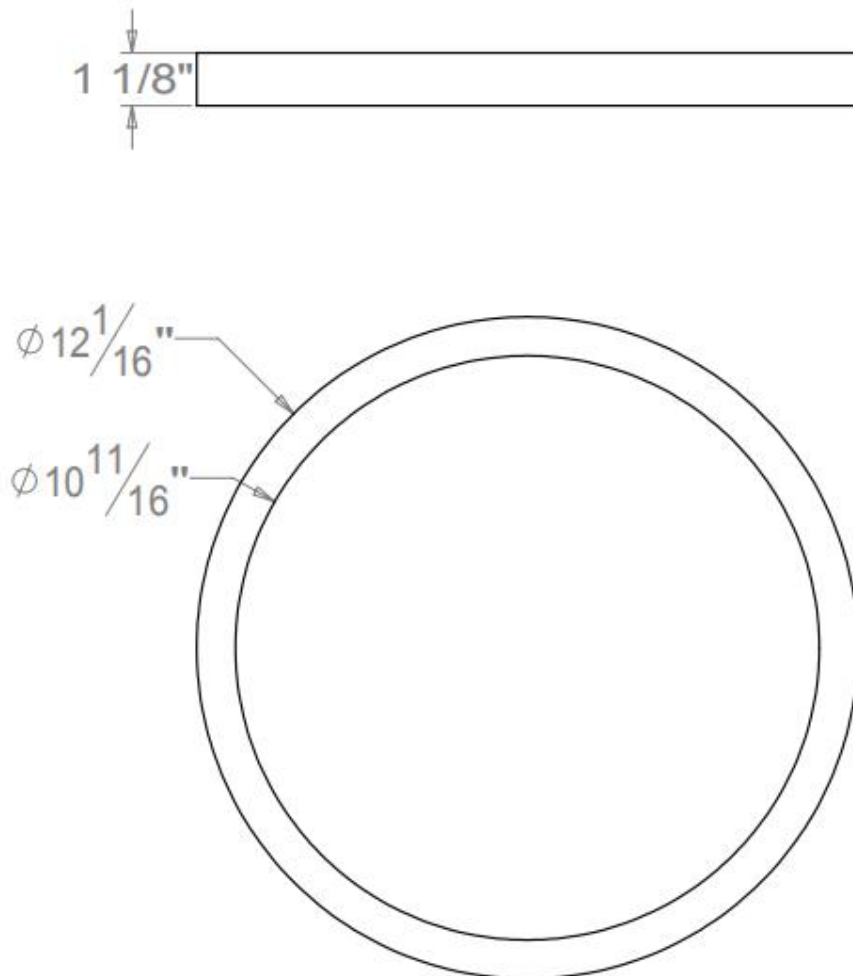

Listing / Warranty

ETL listed to US and Canadian standards for damp location W/Feed through.

3 Year Limited Warranty.

Parameter

Voltage	AC 120V
Frequency	60 Hz
Watt	24W
Dimmable	Non-dimming/TRIAC
CCT	2700-6000K
Material	Aluminum
Finish	White/Black

Dimensions