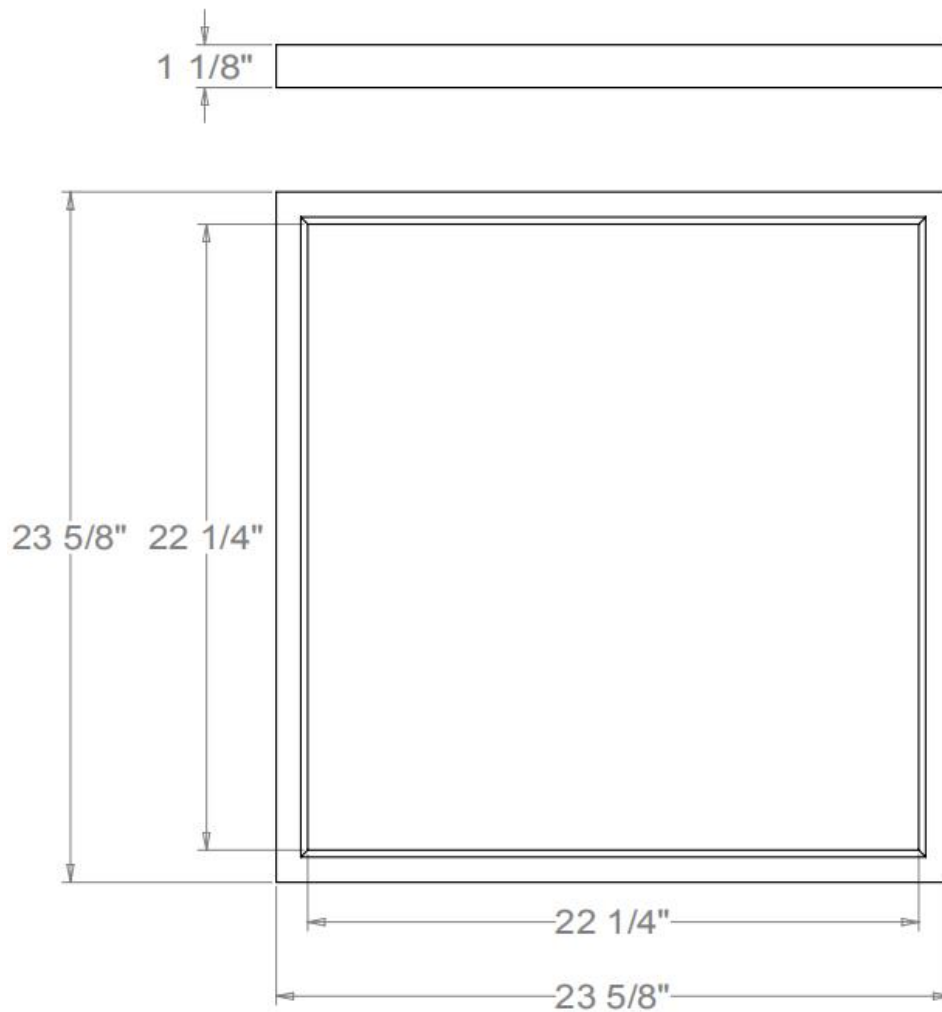

Listing / Warranty

ETL listed to US and Canadian standards for damp location W/Feed through.

3 Year Limited Warranty.

Parameter

Voltage	AC 120V
Frequency	60 Hz
Watt	48W
Dimmable	Non-dimming/TRIAC
CCT	2700-6000K
Material	Aluminum
Finish	White/Black

Dimensions