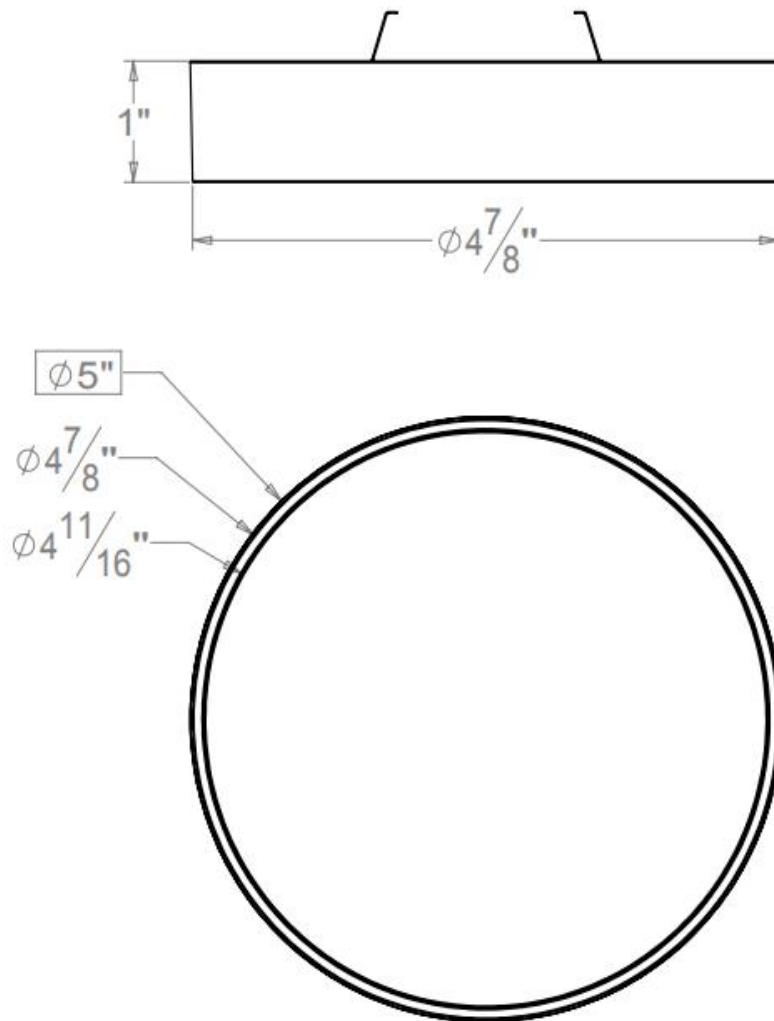

Listing / Warranty

ETL listed to US and Canadian standards for damp location W/Feed through.

3 Year Limited Warranty.

Parameter

Voltage	AC 120V
Frequency	60 Hz
Watt	8W/10W/12W
Dimmable	Non-dimming/TRIAC
CCT	3000/4000/5000/6500K
Lumen	640/800/1000lm
Material	Aluminum
Finish	White/Black

Dimensions