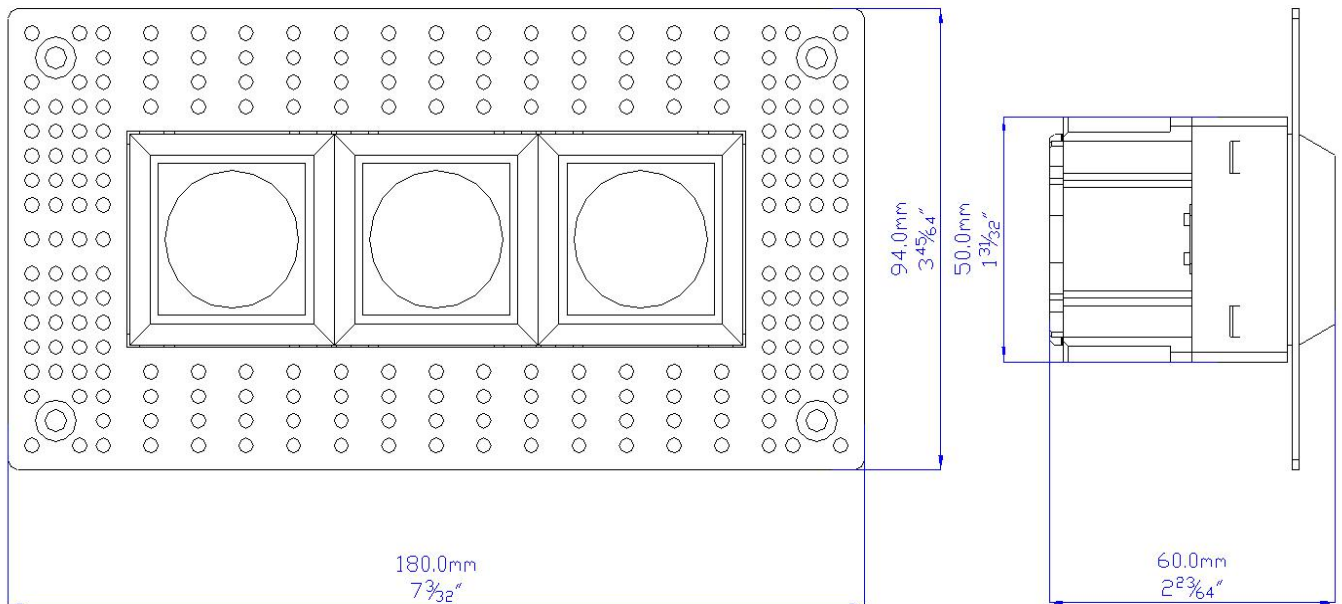

Applications

Suitable for jewelry stores, boutiques, luxury goods stores, shopping malls and other places that require concentrated lighting and accent lighting.

Parameter

Voltage	AC 120V/277V/120~277V
Frequency	60 Hz
Watt	6W/lamp
Driver	Liteharbor
Dimmable	Dimming/Non-dimming
Lumen	480-600lm
Light Source	COB
CRI	90+
Beam Angle	12/24/36/60/90D
CCT	2700K-5000K
Material	Aluminum
Finish	White/Black/Brown

Dimensions

LED DOWNLIGHT

Liteharbor Lighting Technology Co., Ltd.
New Industry Area Hecun Danzao Town
Nanhai Foshan City Guangdong China

TEL: +86-757-8180 8687
FAX: +86-757-8180 8685
E-mail: info@liteharbor.com

Website: www.liteharbor.com
Specifications subject to change w/o notice
Revision: Jul. 2019